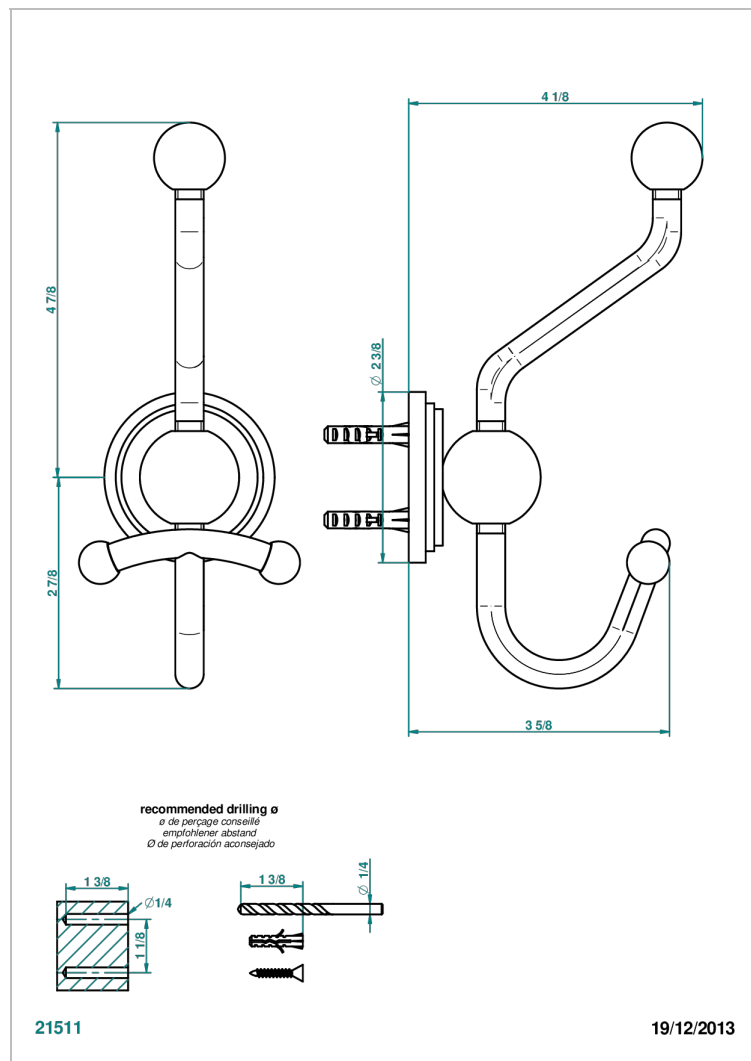

FAUBOURG BLACK PORCELAIN WITH LEVER

G2M-510A

双人浴衣架

特色

- Faubourg Black Porcelain with lever
- 双人浴衣架

可选饰面

Black ceram - D30
 Blush PVD - H62
 Graphite PVD - H64
 Matt Umber PVD - H67
 Matt blush PVD - H60
 Matt graphite PVD - H65