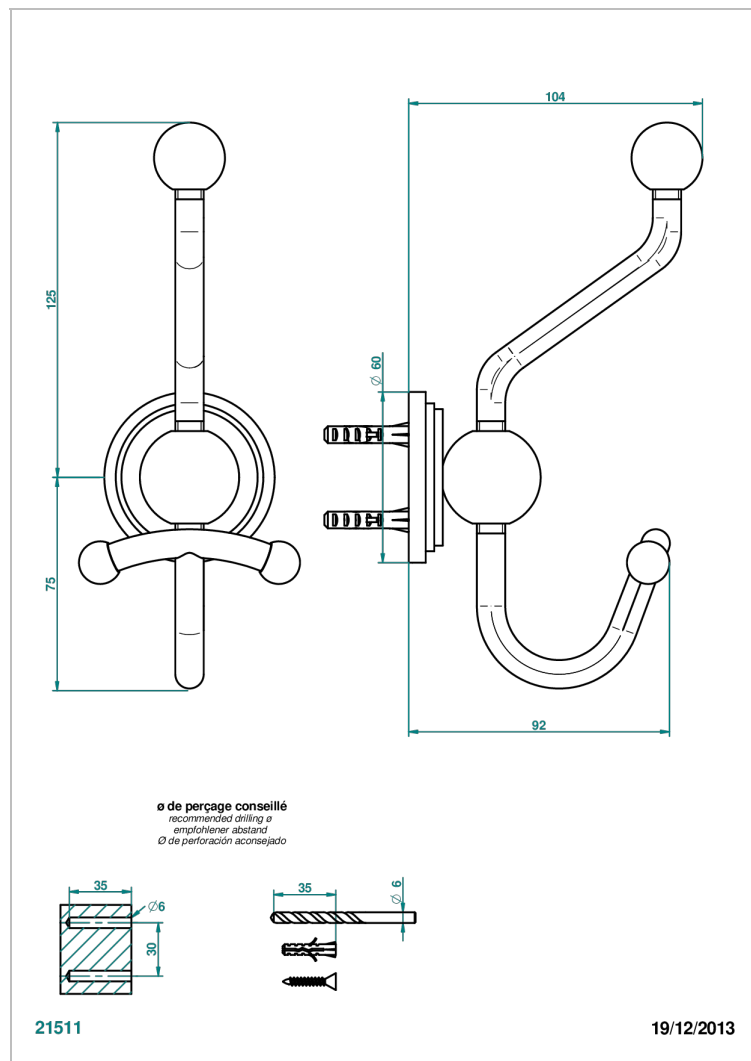

FAUBOURG BLACK PORCELAIN

G2L-510A

Double robe hook

CHARACTERISTIC

- Faubourg Black Porcelain
- Double robe hook

AVAILABLE FINITIONS

Black ceram - D30
Blush PVD - H62
Brass color PVD - H49
Brown bronze color PVD - F33
Chrome polished - A02
Chrome polished / gold polished - G02

Matt nickel color PVD - H56
Natural smoked Brass - A13
Nickel antique / Sovereign - H28
Nickel color PVD - H55
Nickel polished - B01
Soft gold - F30

Soft matt gold - F31
Umber PVD - H66