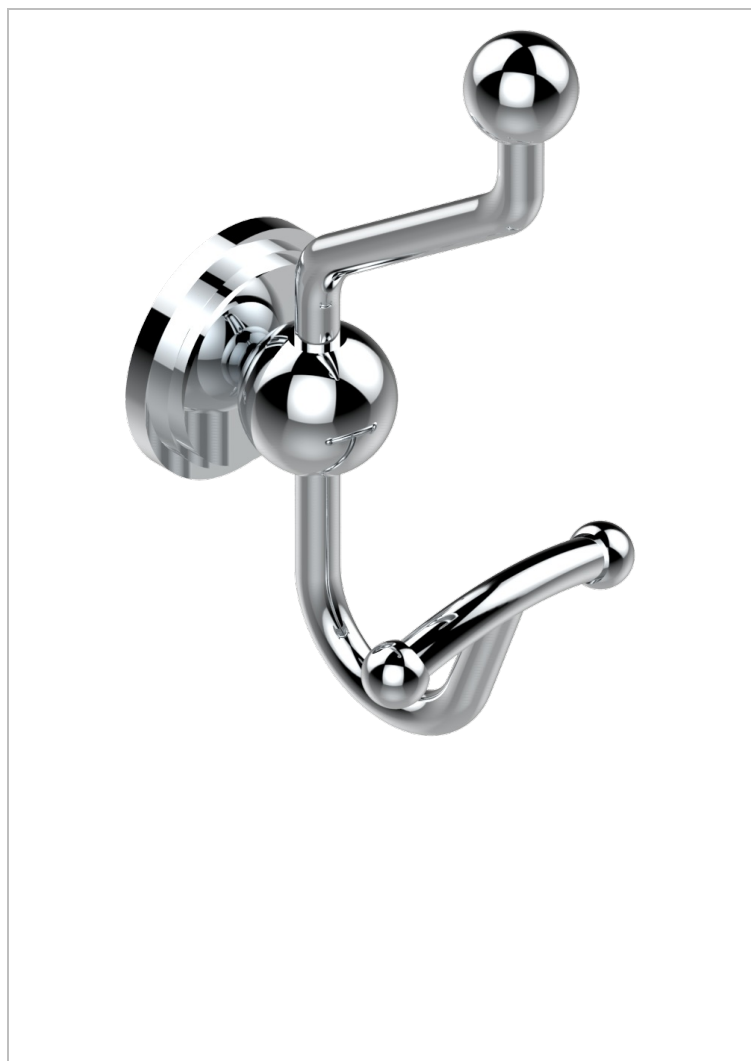

FAUBOURG BLACK PORCELAIN

G2L-510A

Double robe hook

CHARACTERISTIC

- Faubourg Black Porcelain
- Double robe hook

AVAILABLE FINITIONS

Black ceram - D30
Blush PVD - H62
Brass color PVD - H49
Brown bronze color PVD - F33
Chrome polished - A02
Chrome polished / gold polished - G02

Gold color PVD - H52
Gold mat - F07
Gold polished - F01
Graphite PVD - H64
Matt Umber PVD - H67
Matt blush PVD - H60

Matt brass color PVD - H50
Matt brown bronze color PVD - F34
Matt chrome (American satin) - C02
Matt gold color PVD - H53
Matt graphite PVD - H65
Matt nickel (American satin) - C01

Matt nickel color PVD - H56
Natural smoked Brass - A13
Nickel antique / Sovereign - H28
Nickel color PVD - H55
Nickel polished - B01
Soft gold - F30

Soft matt gold - F31
Umber PVD - H66