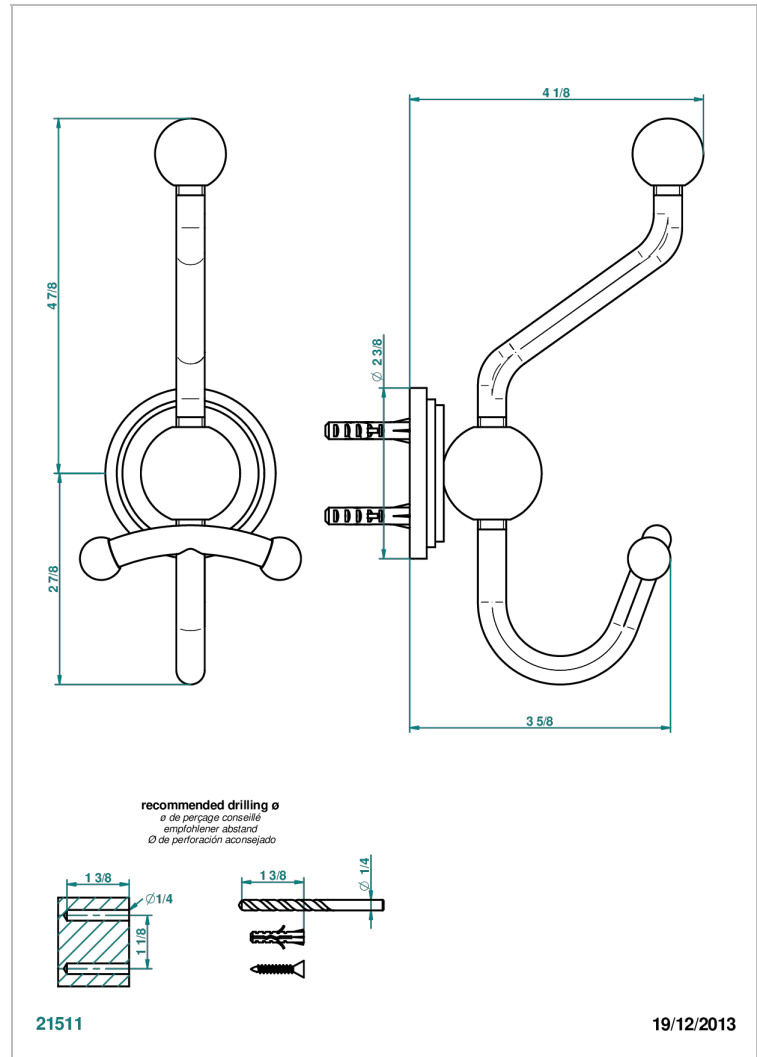

FAUBOURG BLACK PORCELAIN

G2L-510A

Double robe hook

THG[®]
PARIS

CHARACTERISTIC

- Faubourg Black Porcelain
- Double robe hook

AVAILABLE FINITIONS

Black ceram - D30
Blush PVD - H62
Brass color PVD - H49
Brown bronze color PVD - F33
Chrome polished - A02
Chrome polished / gold polished - G02

Matt nickel color PVD - H56
Natural smoked Brass - A13
Nickel antique / Sovereign - H28
Nickel color PVD - H55
Nickel polished - B01
Soft gold - F30

Soft matt gold - F31
Umber PVD - H66