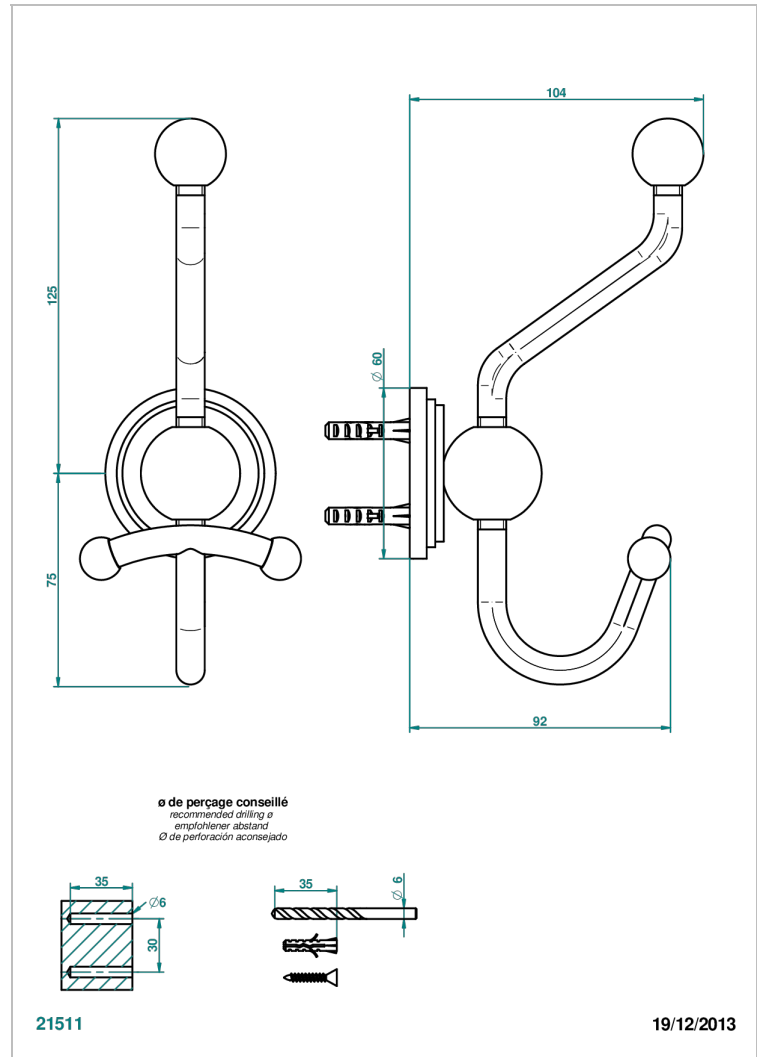

# FAUBOURG BLACK PORCELAIN

G2L-510A

Double robe hook

THG<sup>®</sup>  
PARIS

## CHARACTERISTIC

- Faubourg Black Porcelain
- Double robe hook