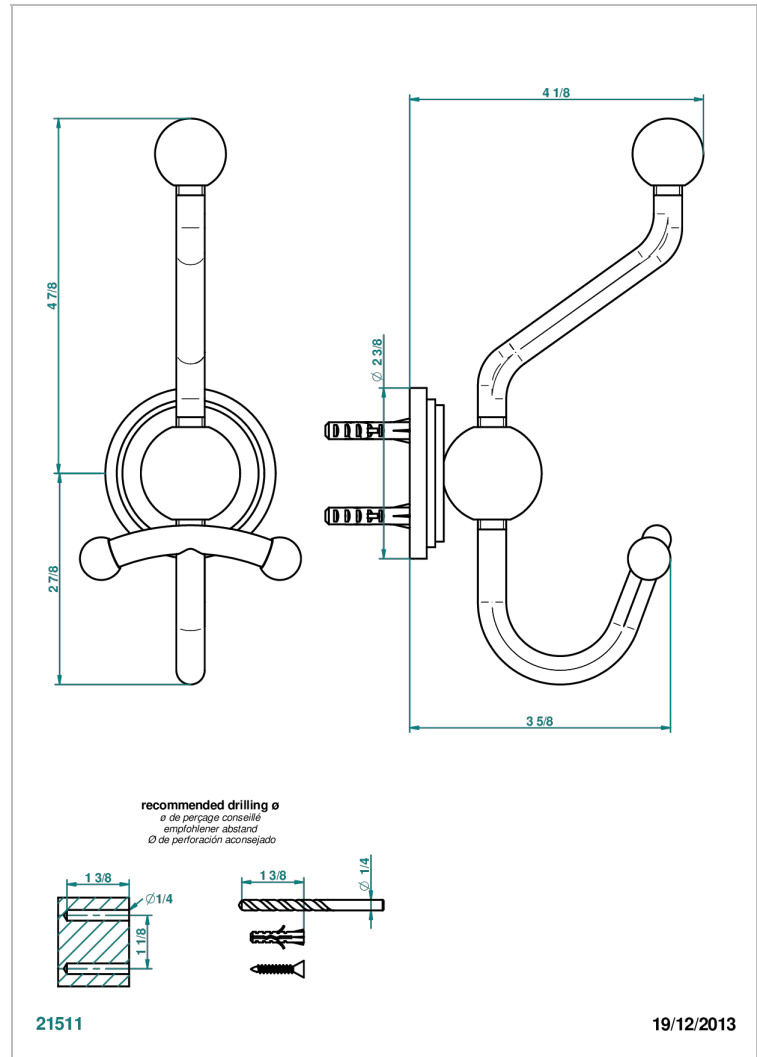

FAUBOURG BLACK PORCELAIN

G2L-510A

Double robe hook

THG[®]
PARIS

CHARACTERISTIC

- Faubourg Black Porcelain
- Double robe hook

AVAILABLE FINITIONS

Antique nickel - H28
Black ceram - D30
Blush PVD - H62
Brass color PVD - H49
Brown bronze color PVD - F33
Gold color PVD - H52

Nickel color PVD - H55
Polished chrome (color finish) - A02
Polished chrome / Polished gold (color finish) - G02
Polished gold (color finish) - F01
Polished nickel - B01
Soft gold - F30

Soft matt gold - F31
Umber PVD - H66