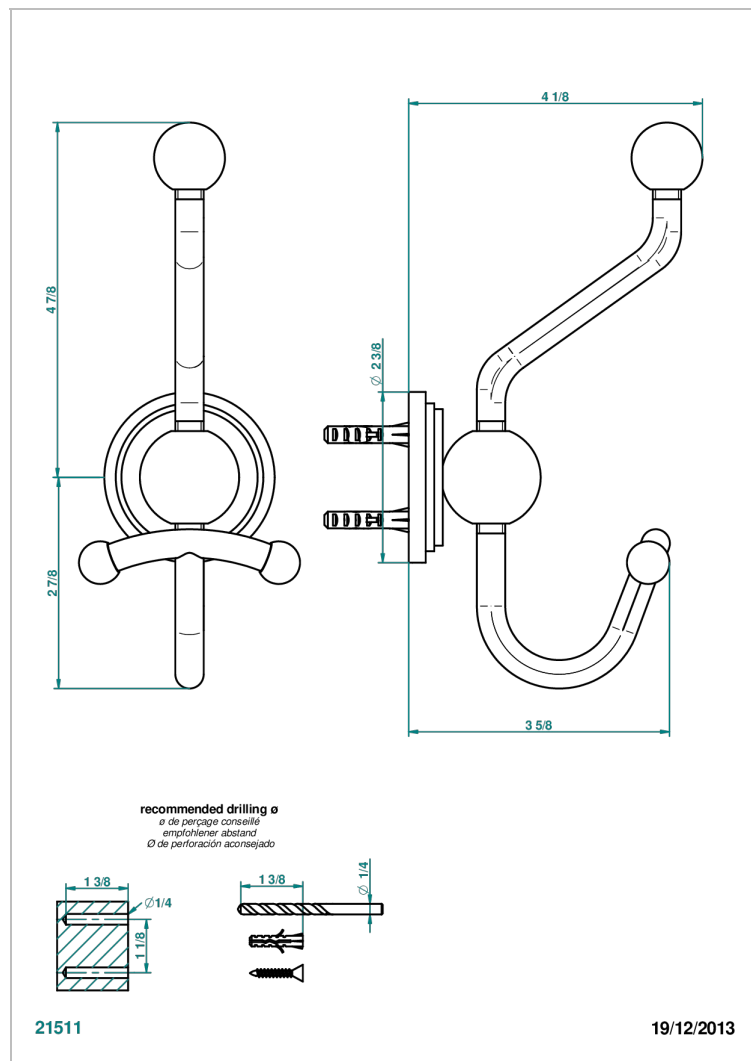

FAUBOURG BLACK PORCELAIN

G2L-510A

Double robe hook

CHARACTERISTIC

- Faubourg Black Porcelain
- Double robe hook

AVAILABLE FINITIONS

Antique nickel - H28
 Black ceram - D30
 Blush PVD - H62
 Brass color PVD - H49
 Brown bronze color PVD - F33
 Gold color PVD - H52

Nickel color PVD - H55
 Polished chrome (color finish) - A02
 Polished chrome / Polished gold (color finish) - G02
 Polished gold (color finish) - F01
 Polished nickel - B01
 Soft gold - F30

Soft matt gold - F31
 Umber PVD - H66