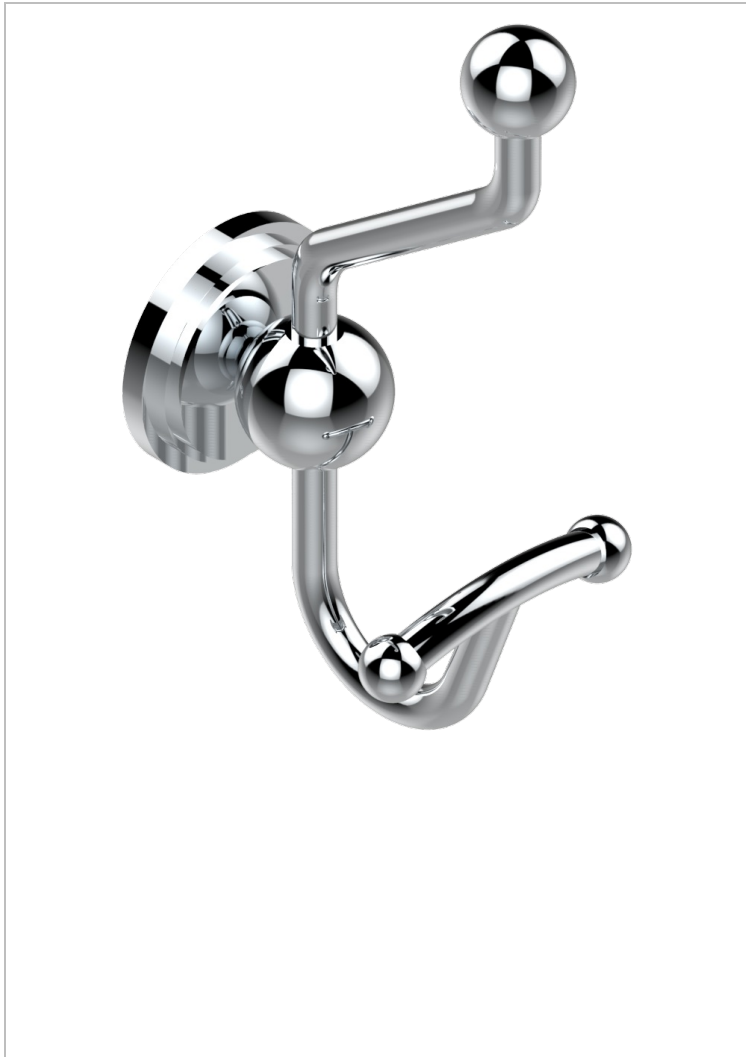

FAUBOURG WHITE PORCELAIN

G2K-510A

Double robe hook

THG[®]
PARIS

CHARACTERISTIC

- Faubourg White Porcelain
- Double robe hook

AVAILABLE FINITIONS

Antique nickel - H28
Black ceram - D30
Blush PVD - H62
Brass color PVD - H49
Brown bronze color PVD - F33
Gold color PVD - H52

Graphite PVD - H64
Matt Umber PVD - H67
Matt blush PVD - H60
Matt brass color PVD - H50
Matt brown bronze color PVD - F34
Matt chrome - C02

Matt gold - F07
Matt gold color PVD - H53
Matt graphite PVD - H65
Matt nickel (color finish) - C01
Matt nickel color PVD - H56
Natural smoked Brass - A13

Nickel color PVD - H55
Polished chrome (color finish) - A02
Polished chrome / Polished gold
(color finish) - G02
Polished gold (color finish) - F01
Polished nickel - B01
Soft gold - F30

Soft matt gold - F31
Umber PVD - H66