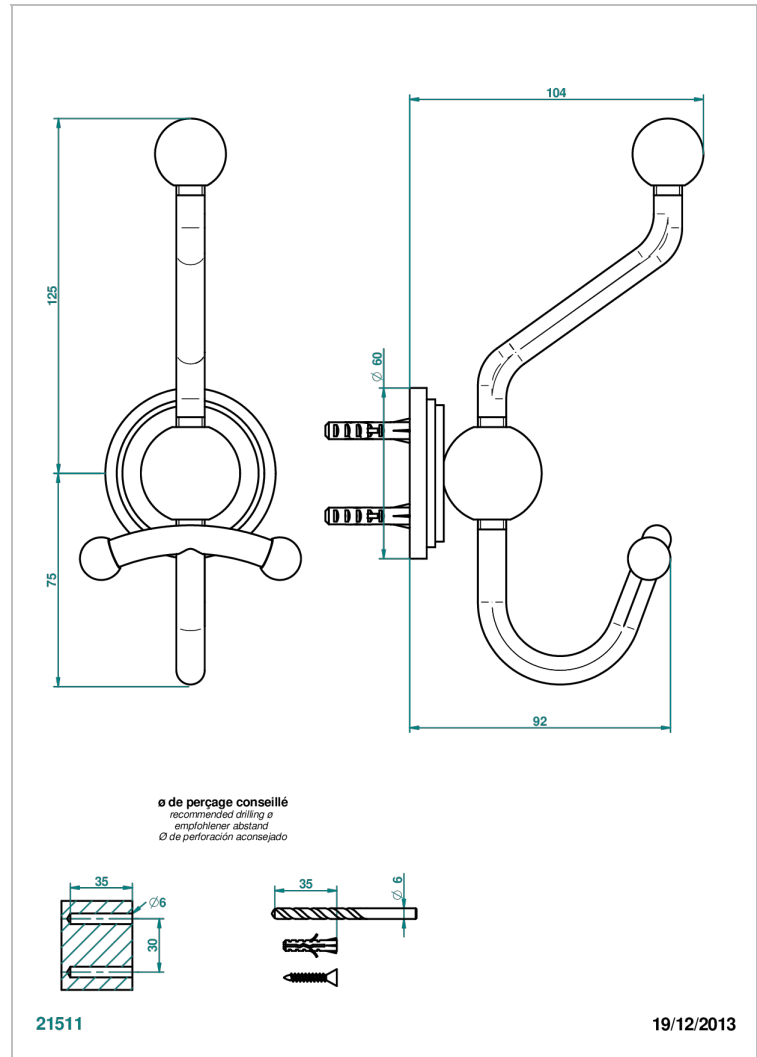

FAUBOURG WHITE PORCELAIN

G2K-510A

Double robe hook

THG[®]
PARIS

CHARACTERISTIC

- Faubourg White Porcelain
- Double robe hook

AVAILABLE FINITIONS

Antique nickel - H28
Black ceram - D30
Blush PVD - H62
Brass color PVD - H49
Brown bronze color PVD - F33
Gold color PVD - H52

Nickel color PVD - H55
Polished chrome (color finish) - A02
Polished chrome / Polished gold
(color finish) - G02
Polished gold (color finish) - F01
Polished nickel - B01
Soft gold - F30

Soft matt gold - F31
Umber PVD - H66