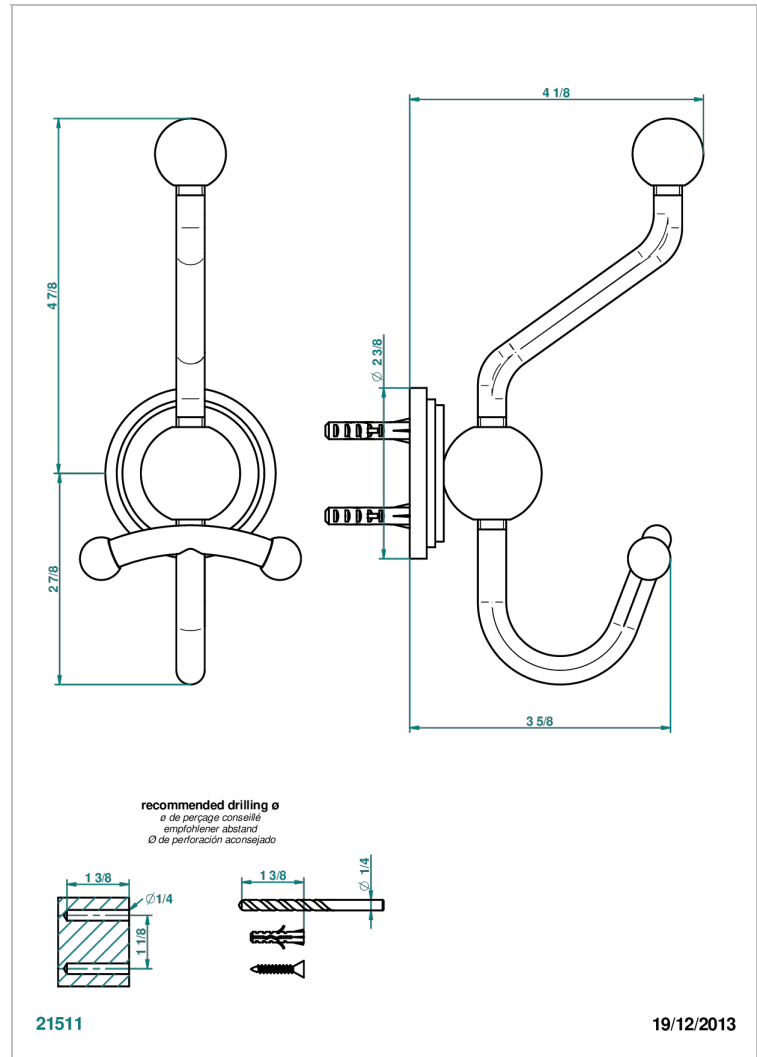

FAUBOURG WHITE PORCELAIN

G2K-510A

Double robe hook

THG[®]
PARIS

CHARACTERISTIC

- Faubourg White Porcelain
- Double robe hook

AVAILABLE FINITIONS

Antique nickel - H28
Black ceram - D30
Blush PVD - H62
Brass color PVD - H49
Brown bronze color PVD - F33
Gold color PVD - H52

Nickel color PVD - H55
Polished chrome (color finish) - A02
Polished chrome / Polished gold
(color finish) - G02
Polished gold (color finish) - F01
Polished nickel - B01
Soft gold - F30

Soft matt gold - F31
Umber PVD - H66