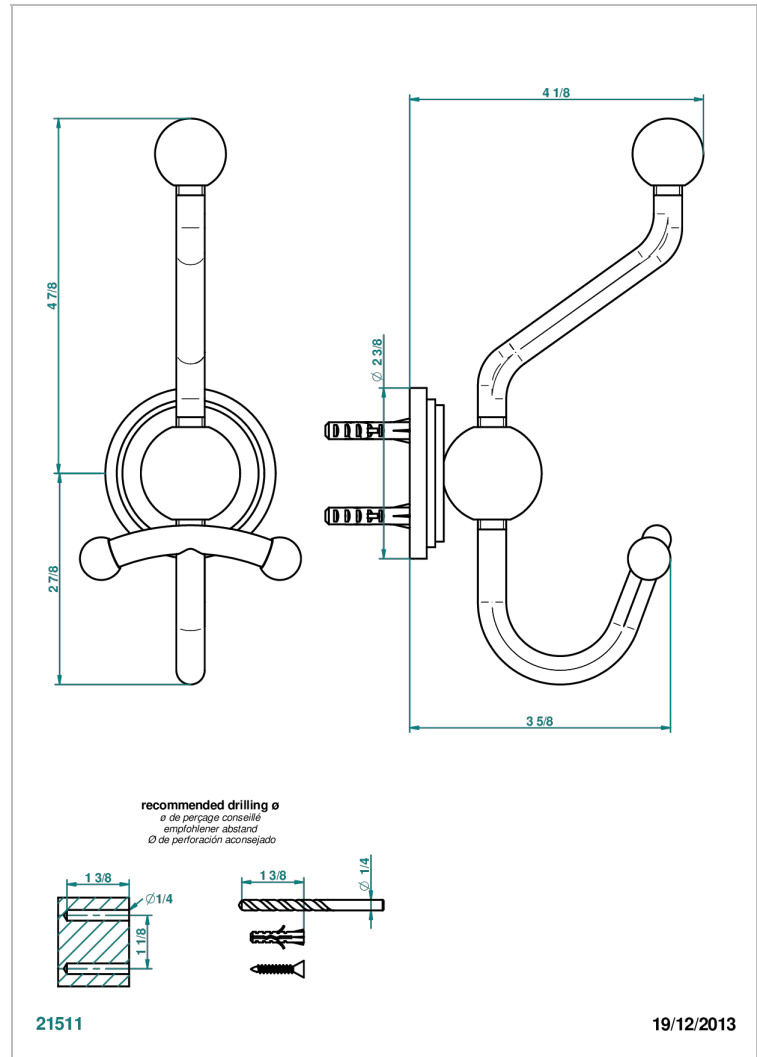

# FAUBOURG WHITE PORCELAIN

G2K-510A

Double robe hook

THG<sup>®</sup>  
PARIS

## CHARACTERISTIC

- Faubourg White Porcelain
- Double robe hook