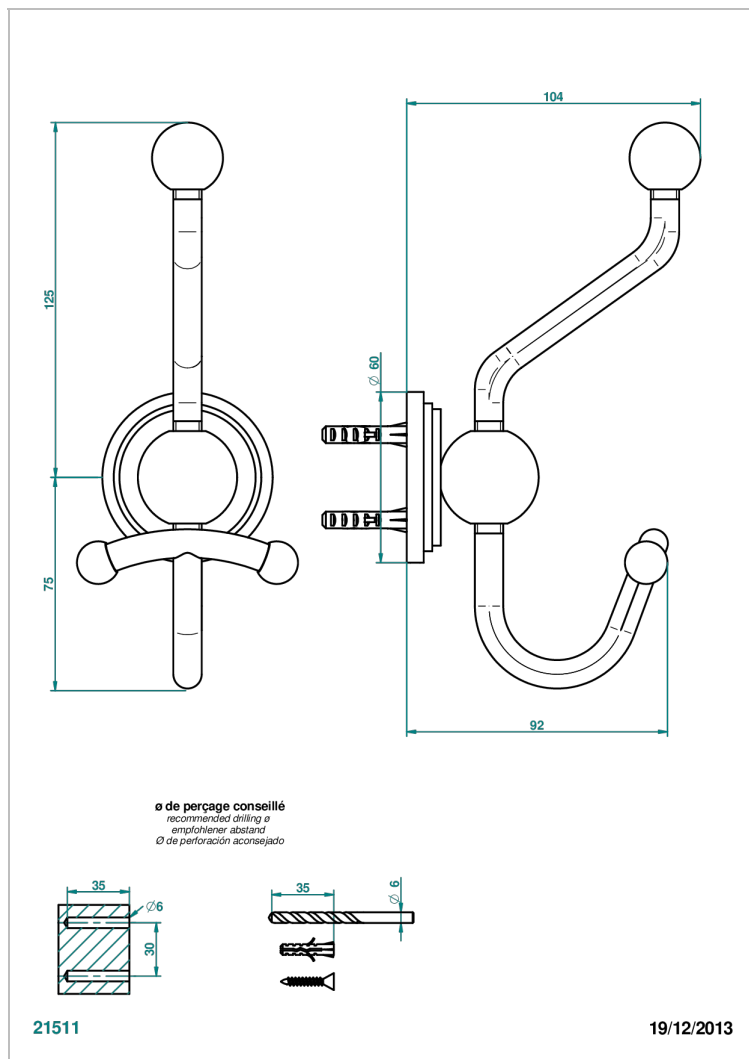

FAUBOURG WHITE PORCELAIN WITH LEVER HANDLES

G2J-510A

Double robe hook

CHARACTERISTIC

- Faubourg White Porcelain with lever handles
- Double robe hook

AVAILABLE FINITIONS

Black ceram - D30
Blush PVD - H62
Brass color PVD - H49
Brown bronze color PVD - F33
Chrome polished - A02
Chrome polished / gold polished - G02

Matt nickel color PVD - H56
Natural smoked Brass - A13
Nickel antique / Sovereign - H28
Nickel color PVD - H55
Nickel polished - B01
Soft gold - F30

Soft matt gold - F31
Umber PVD - H66