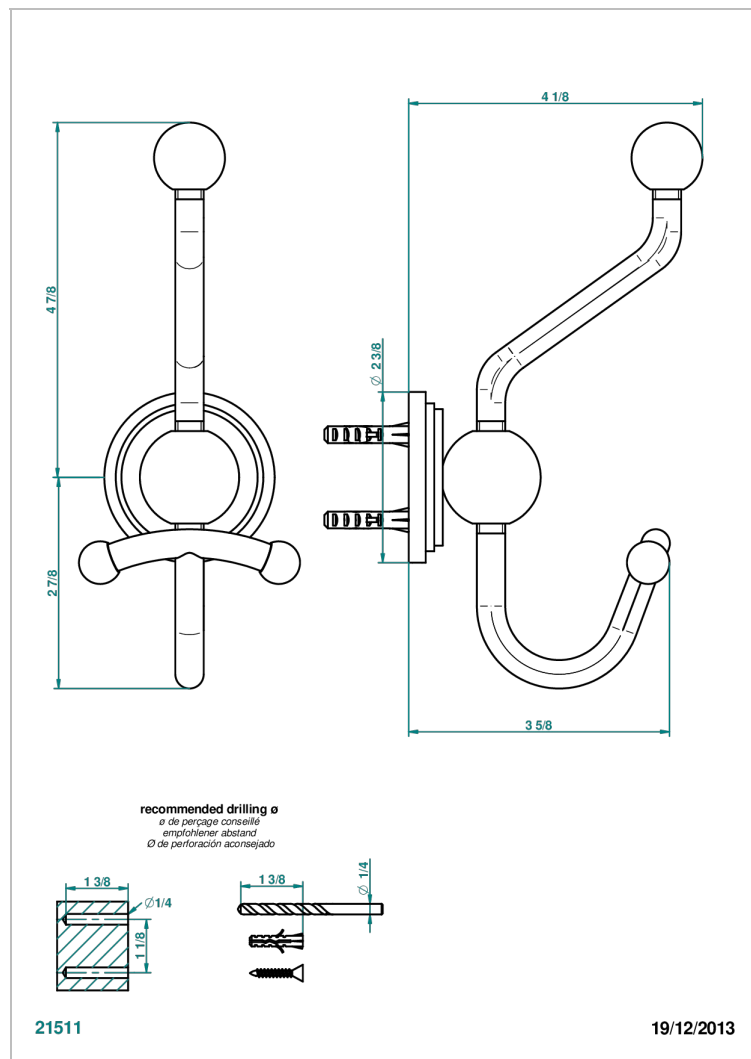

FAUBOURG WHITE PORCELAIN WITH LEVER HANDLES

G2J-510A

Double robe hook

CHARACTERISTIC

- Faubourg White Porcelain with lever handles
- Double robe hook

AVAILABLE FINITIONS

Black ceram - D30
Blush PVD - H62
Brass color PVD - H49
Brown bronze color PVD - F33
Chrome polished - A02
Chrome polished / gold polished - G02

Matt nickel color PVD - H56
Natural smoked Brass - A13
Nickel antique / Sovereign - H28
Nickel color PVD - H55
Nickel polished - B01
Soft gold - F30

Soft matt gold - F31
Umber PVD - H66