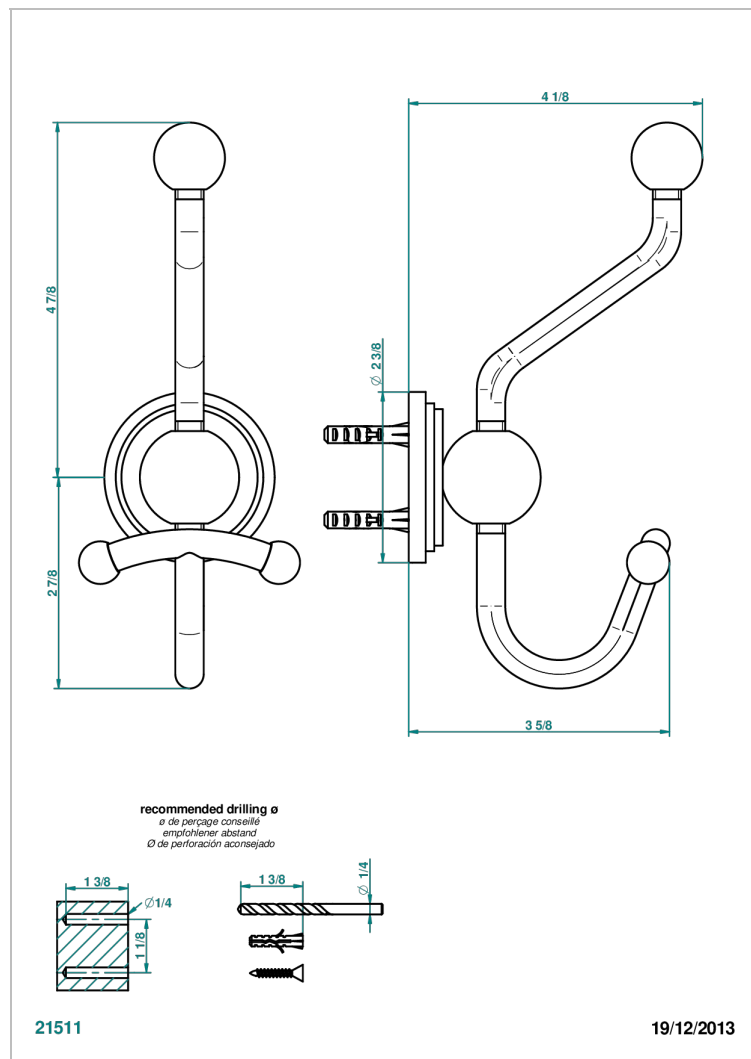

FAUBOURG WHITE PORCELAIN WITH LEVER

G2J-510A

Double robe hook

CHARACTERISTIC

- Faubourg White Porcelain with lever
- Double robe hook

AVAILABLE FINITIONS

Antique nickel - H28
Black ceram - D30
Blush PVD - H62
Brass color PVD - H49
Brown bronze color PVD - F33
Gold color PVD - H52

Nickel color PVD - H55
Polished chrome (color finish) - A02
Polished chrome / Polished gold (color finish) - G02
Polished gold (color finish) - F01
Polished nickel - B01
Soft gold - F30

Soft matt gold - F31
Umber PVD - H66