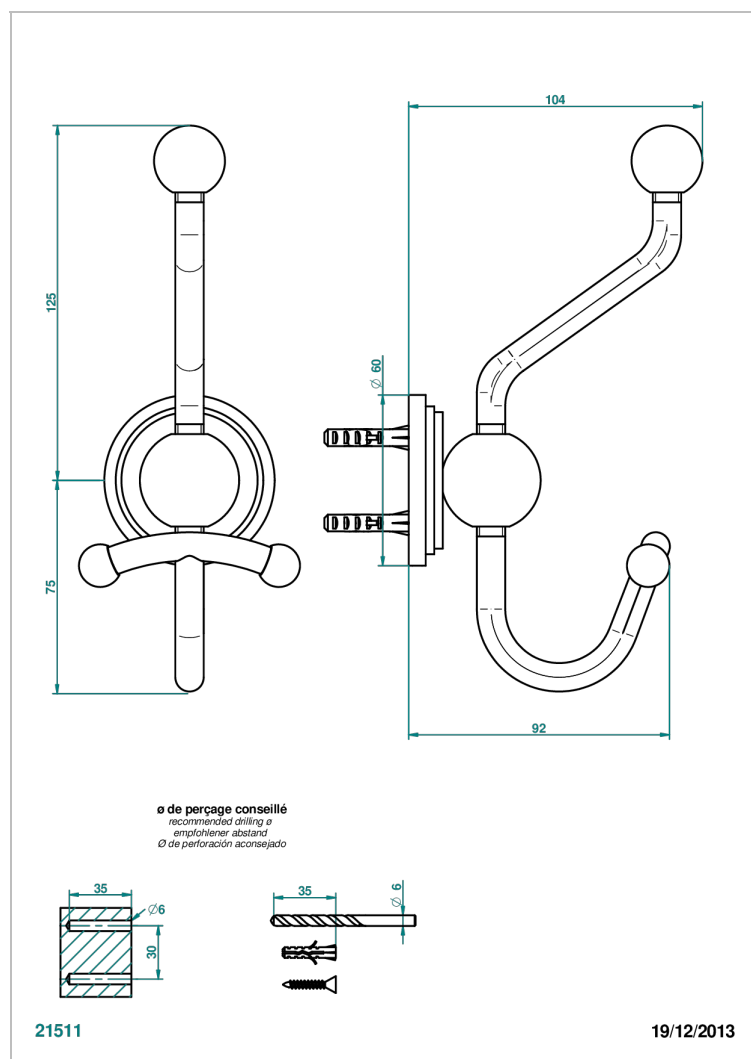

FAUBOURG WHITE PORCELAIN WITH LEVER

G2J-510A

Double robe hook

CHARACTERISTIC

- Faubourg White Porcelain with lever
- Double robe hook

AVAILABLE FINITIONS

Antique nickel - H28
Black ceram - D30
Blush PVD - H62
Brass color PVD - H49
Brown bronze color PVD - F33
Gold color PVD - H52

Nickel color PVD - H55
Polished chrome (color finish) - A02
Polished chrome / Polished gold
(color finish) - G02
Polished gold (color finish) - F01
Polished nickel - B01
Soft gold - F30

Soft matt gold - F31
Umber PVD - H66