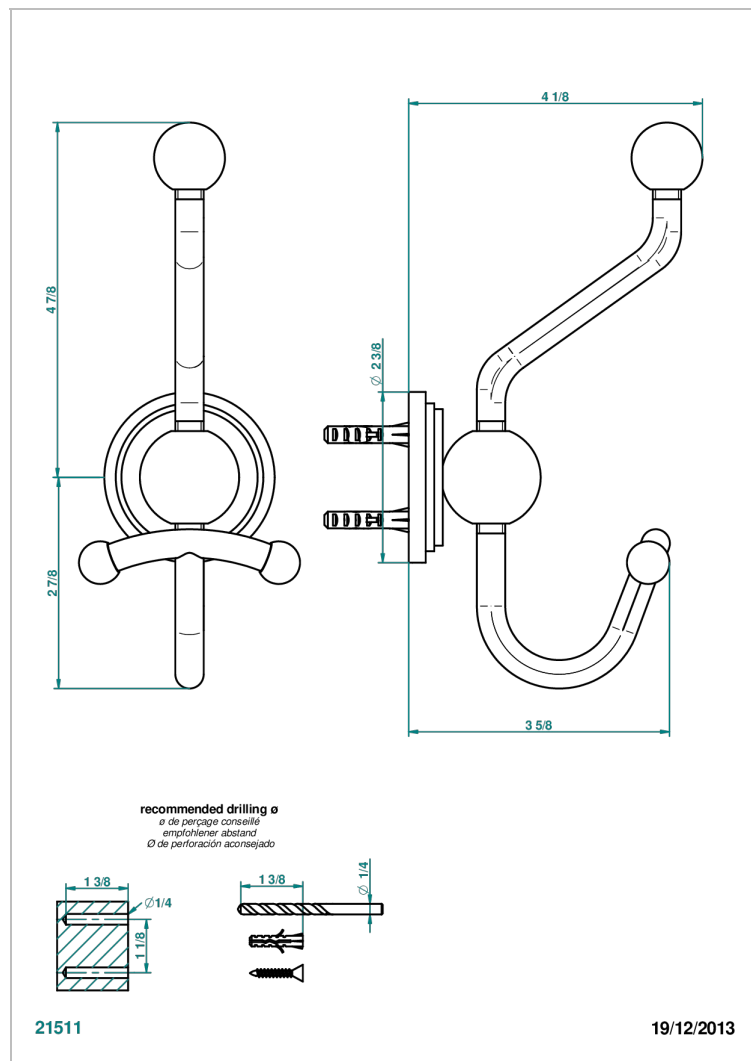

FAUBOURG WHITE PORCELAIN WITH LEVER

G2J-510A

Double robe hook

CHARACTERISTIC

- Faubourg White Porcelain with lever
- Double robe hook

AVAILABLE FINITIONS

Antique nickel - H28
 Black ceram - D30
 Blush PVD - H62
 Brass color PVD - H49
 Brown bronze color PVD - F33
 Gold color PVD - H52

Nickel color PVD - H55
 Polished chrome (color finish) - A02
 Polished chrome / Polished gold (color finish) - G02
 Polished gold (color finish) - F01
 Polished nickel - B01
 Soft gold - F30

Soft matt gold - F31
 Umber PVD - H66