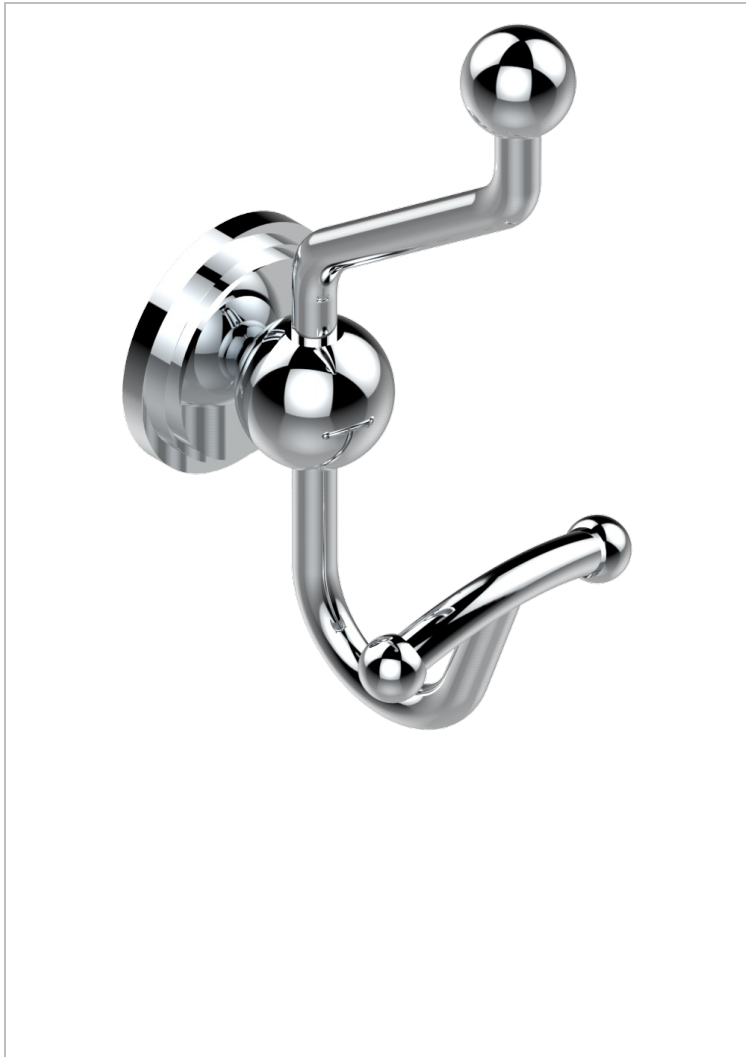

# LE 9 NERO MARQUINA

G2I-510A

Double robe hook

THG<sup>®</sup>  
PARIS

## CHARACTERISTIC

- Le 9 Nero Marquina
- Double robe hook

## AVAILABLE FINITIONS

Antique nickel - H28  
Black ceram - D30  
Blush PVD - H62  
Brass color PVD - H49  
Brown bronze color PVD - F33  
Gold color PVD - H52

Graphite PVD - H64  
Matt Umber PVD - H67  
Matt blush PVD - H60  
Matt brass color PVD - H50  
Matt brown bronze color PVD - F34  
Matt chrome - C02

Soft matt gold - F31  
Umber PVD - H66