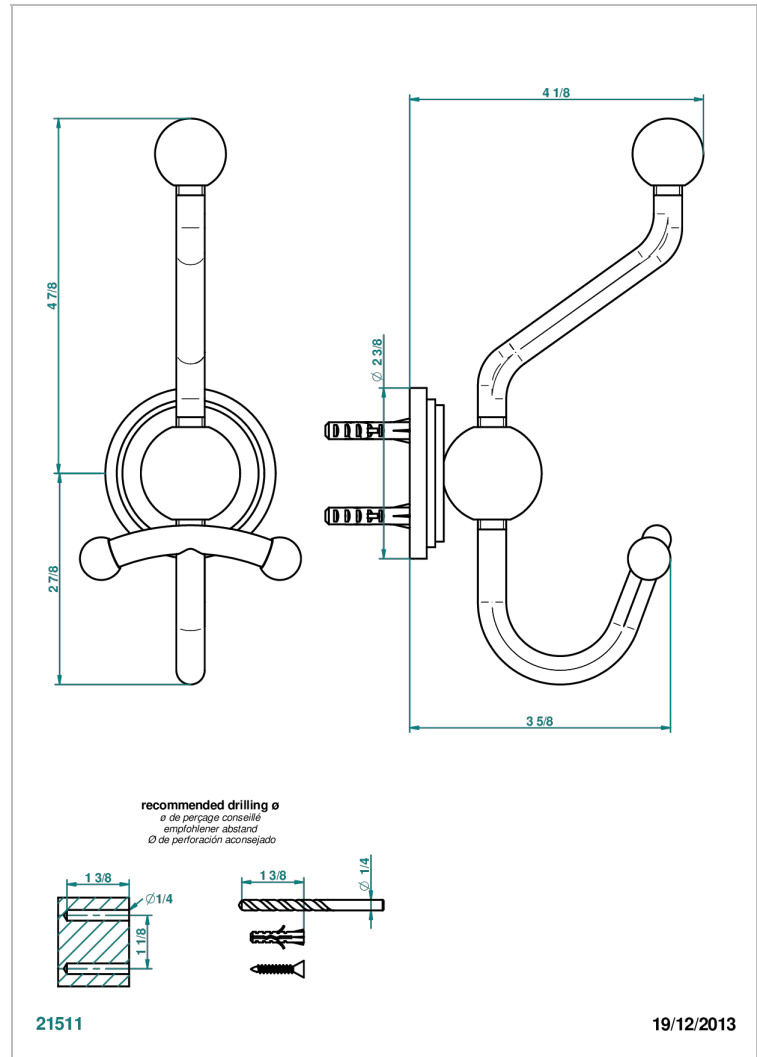

LE 9 HOWLITE

G2H-510A

Double robe hook

THG[®]
PARIS

CHARACTERISTIC

- Le 9 Howlite
- Double robe hook

AVAILABLE FINITIONS

Black ceram - D30
Blush PVD - H62
Brass color PVD - H49
Brown bronze color PVD - F33
Chrome polished - A02
Chrome polished / gold polished - G02

Matt nickel color PVD - H56
Natural smoked Brass - A13
Nickel antique / Sovereign - H28
Nickel color PVD - H55
Nickel polished - B01
Soft gold - F30

Soft matt gold - F31
Umber PVD - H66