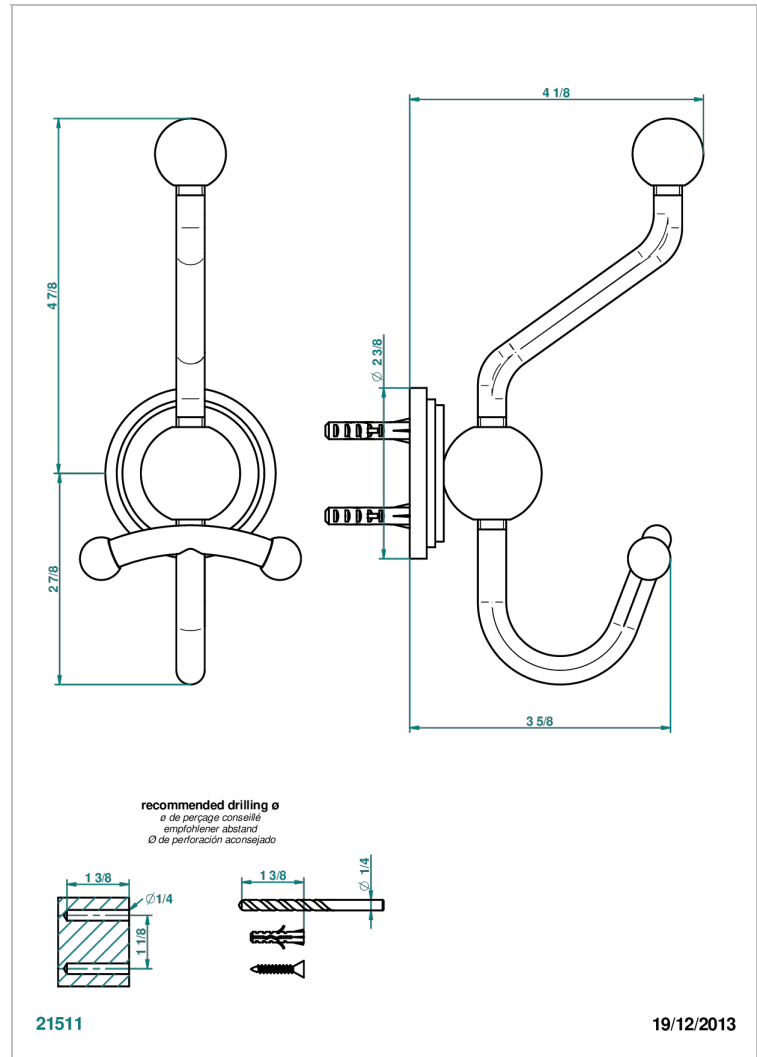

LE 9 HOWLITE

G2H-510A

Double robe hook

THG[®]
PARIS

CHARACTERISTIC

- Le 9 Howlite
- Double robe hook

AVAILABLE FINITIONS

Antique nickel - H28
Black ceram - D30
Blush PVD - H62
Brass color PVD - H49
Brown bronze color PVD - F33
Gold color PVD - H52

Nickel color PVD - H55
Polished chrome (color finish) - A02
Polished chrome / Polished gold
(color finish) - G02
Polished gold (color finish) - F01
Polished nickel - B01
Soft gold - F30

Soft matt gold - F31
Umber PVD - H66