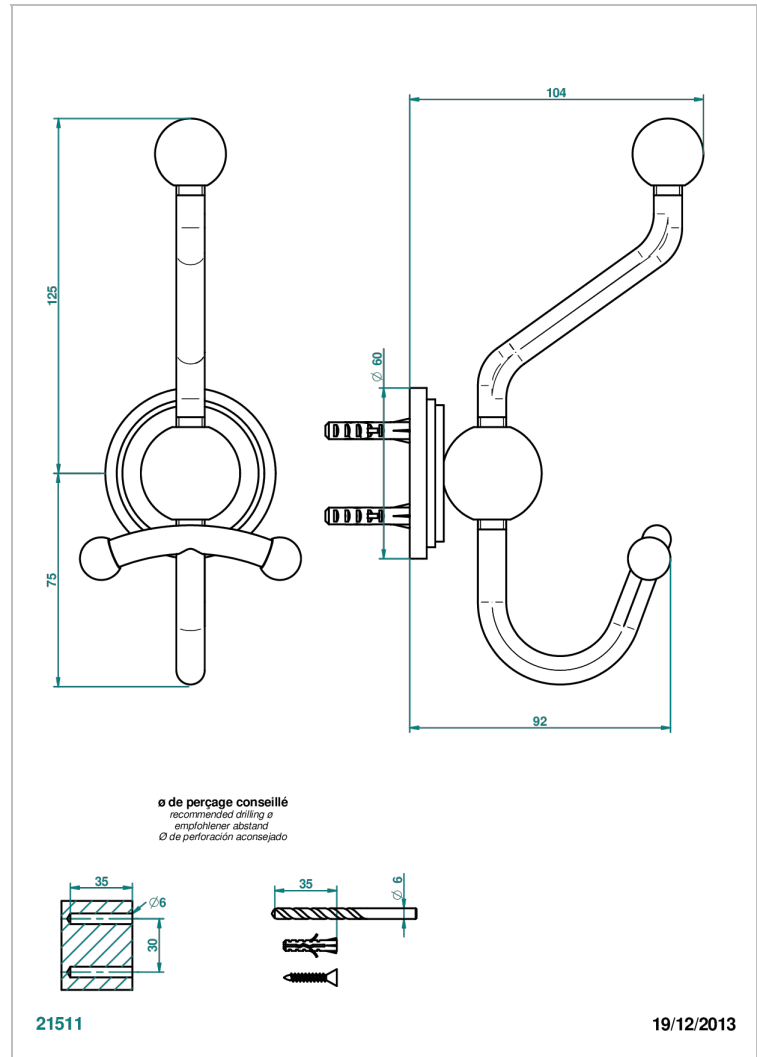

LE 9 HOWLITE

G2H-510A

Double robe hook

THG[®]
PARIS

CHARACTERISTIC

- Le 9 Howlite
- Double robe hook

AVAILABLE FINITIONS

Antique nickel - H28
Black ceram - D30
Blush PVD - H62
Brass color PVD - H49
Brown bronze color PVD - F33
Gold color PVD - H52

Nickel color PVD - H55
Polished chrome (color finish) - A02
Polished chrome / Polished gold
(color finish) - G02
Polished gold (color finish) - F01
Polished nickel - B01
Soft gold - F30

Soft matt gold - F31
Umber PVD - H66