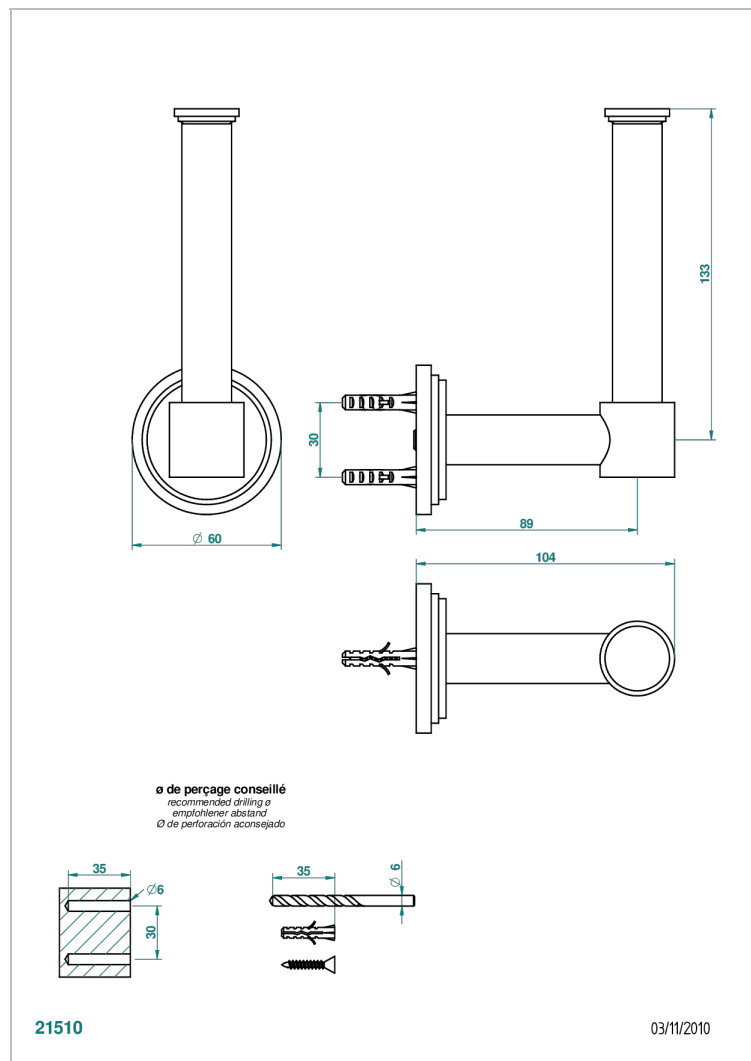

# FAUBOURG METAL WITH LEVER HANDLES

G2U-542

Reserve toilet paper holder

## CHARACTERISTIC

- Faubourg Metal with lever handles
- Reserve toilet paper holder