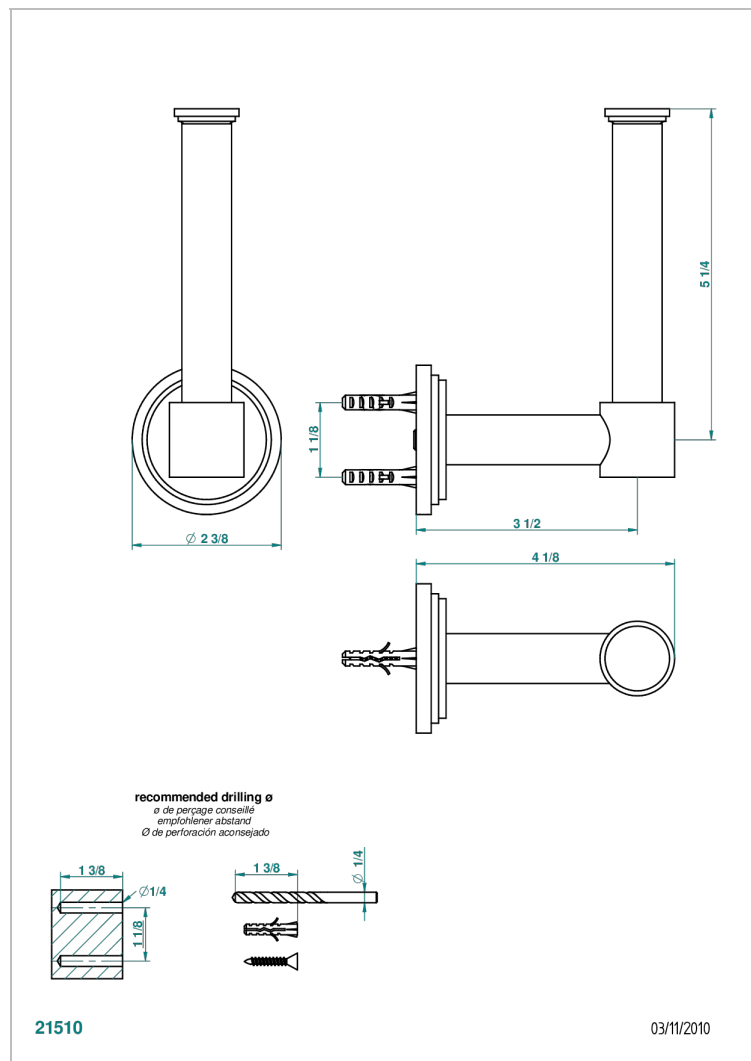

FAUBOURG METAL WITH LEVER HANDLES

G2U-542

Reserve toilet paper holder

CHARACTERISTIC

- Faubourg Metal with lever handles
- Reserve toilet paper holder

AVAILABLE FINITIONS

Black ceram - D30
 Blush PVD - H62
 Brass color PVD - H49
 Brown bronze color PVD - F33
 Chrome polished - A02
 Chrome polished / gold polished - G02