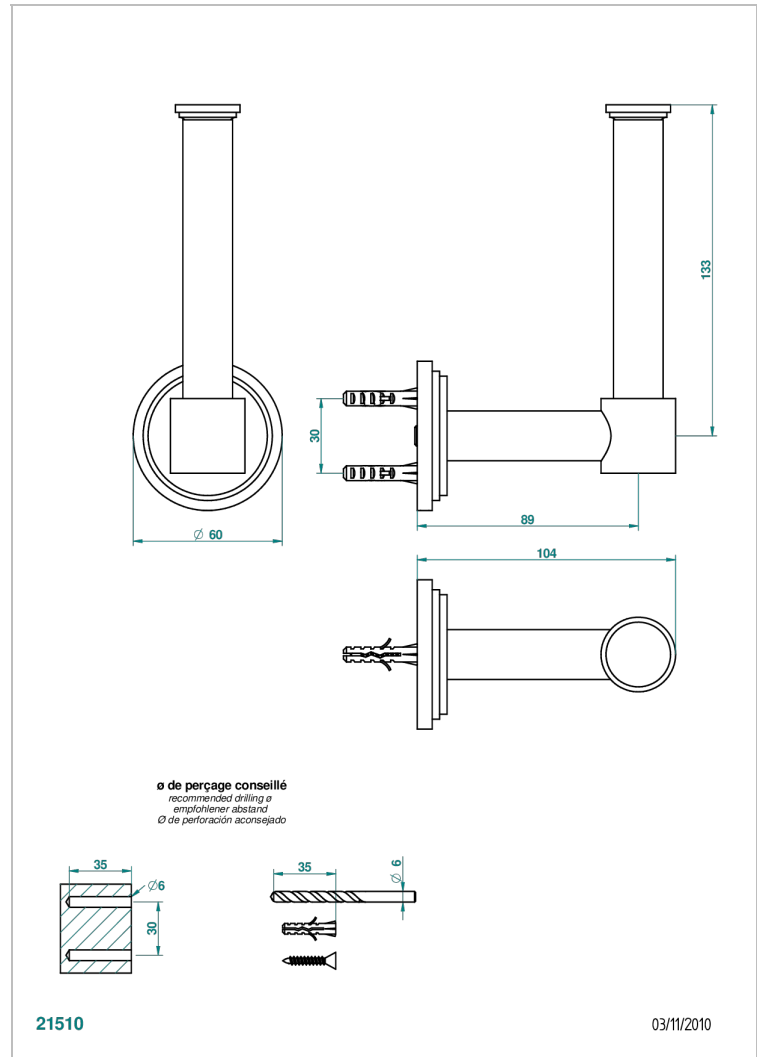

# FRIVOLE WITH LEVER HANDLES

G2S-542

Reserve toilet paper holder

THG<sup>®</sup>  
PARIS

## CHARACTERISTIC

- Frivole with lever handles
- Reserve toilet paper holder