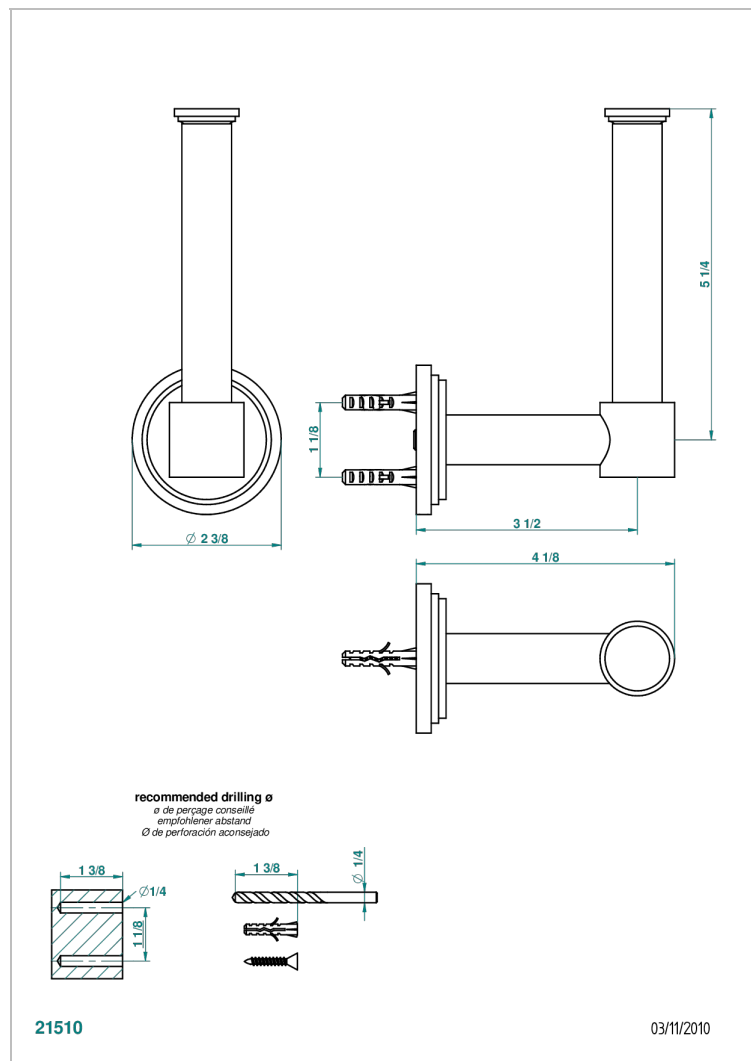

FRIVOLE WITH LEVER HANDLES

G2S-542

Reserve toilet paper holder

CHARACTERISTIC

- Frivole with lever handles
- Reserve toilet paper holder

AVAILABLE FINITIONS

Black ceram - D30
 Blush PVD - H62
 Brass color PVD - H49
 Brown bronze color PVD - F33
 Chrome polished - A02
 Chrome polished / gold polished - G02

Matt nickel color PVD - H56
 Nickel antique / Sovereign - H28
 Nickel color PVD - H55
 Nickel polished - B01
 Soft gold - F30
 Soft matt gold - F31

Umber PVD - H66