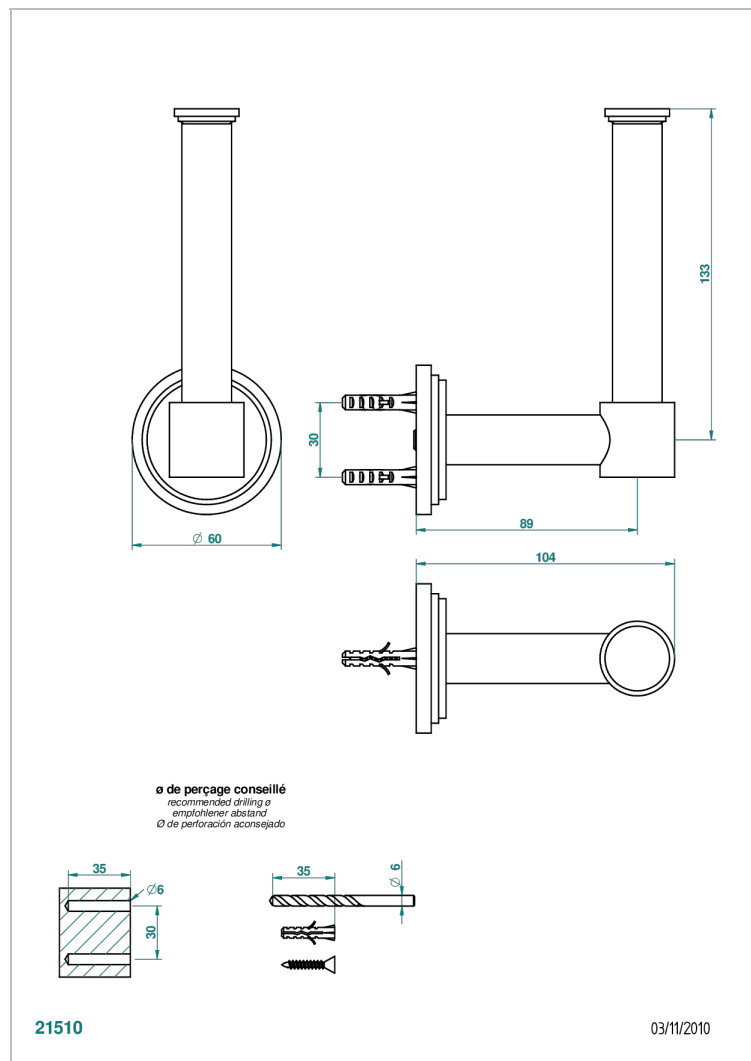

FROUFROU WITH LEVER HANDLES

G2P-542

Reserve toilet paper holder

CHARACTERISTIC

- Froufrou with lever handles
- Reserve toilet paper holder

AVAILABLE FINITIONS

Black ceram - D30
Blush PVD - H62
Brass color PVD - H49
Brown bronze color PVD - F33
Chrome polished - A02
Chrome polished / gold polished - G02

Matt nickel color PVD - H56
Nickel antique / Sovereign - H28
Nickel color PVD - H55
Nickel polished - B01
Soft gold - F30
Soft matt gold - F31

Umber PVD - H66