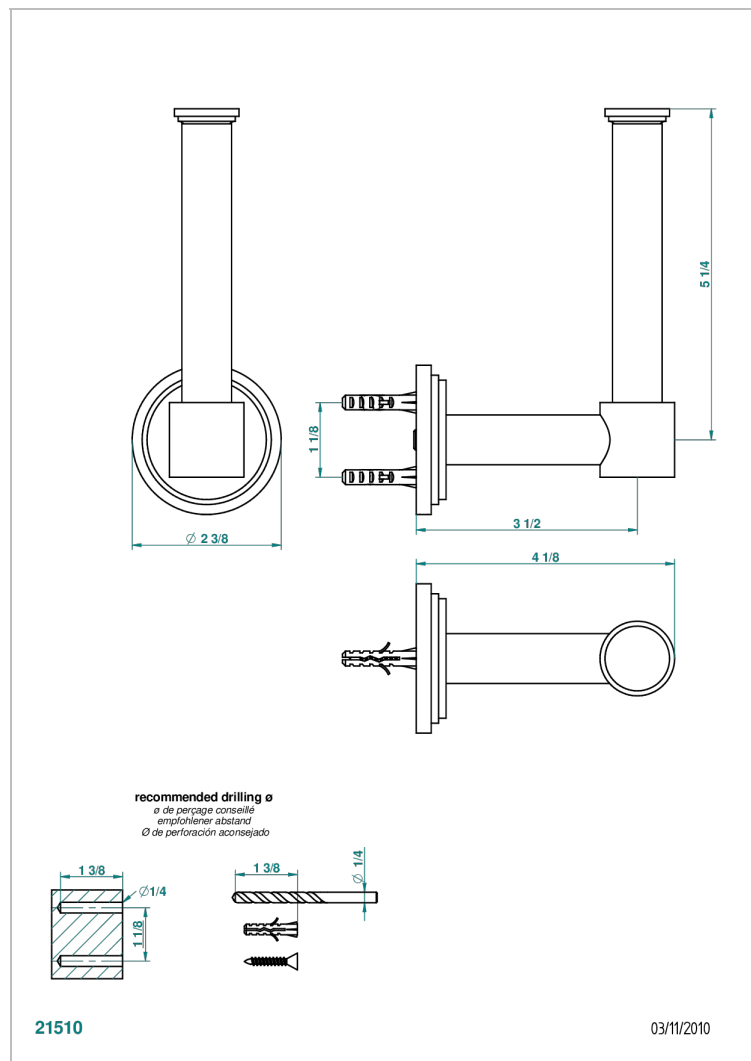

FROUFROU WITH LEVER HANDLES

G2P-542

Reserve toilet paper holder

CHARACTERISTIC

- Froufrou with lever handles
- Reserve toilet paper holder

AVAILABLE FINITIONS

Black ceram - D30
Blush PVD - H62
Brass color PVD - H49
Brown bronze color PVD - F33
Chrome polished - A02
Chrome polished / gold polished - G02

Matt nickel color PVD - H56
Nickel antique / Sovereign - H28
Nickel color PVD - H55
Nickel polished - B01
Soft gold - F30
Soft matt gold - F31

Umber PVD - H66