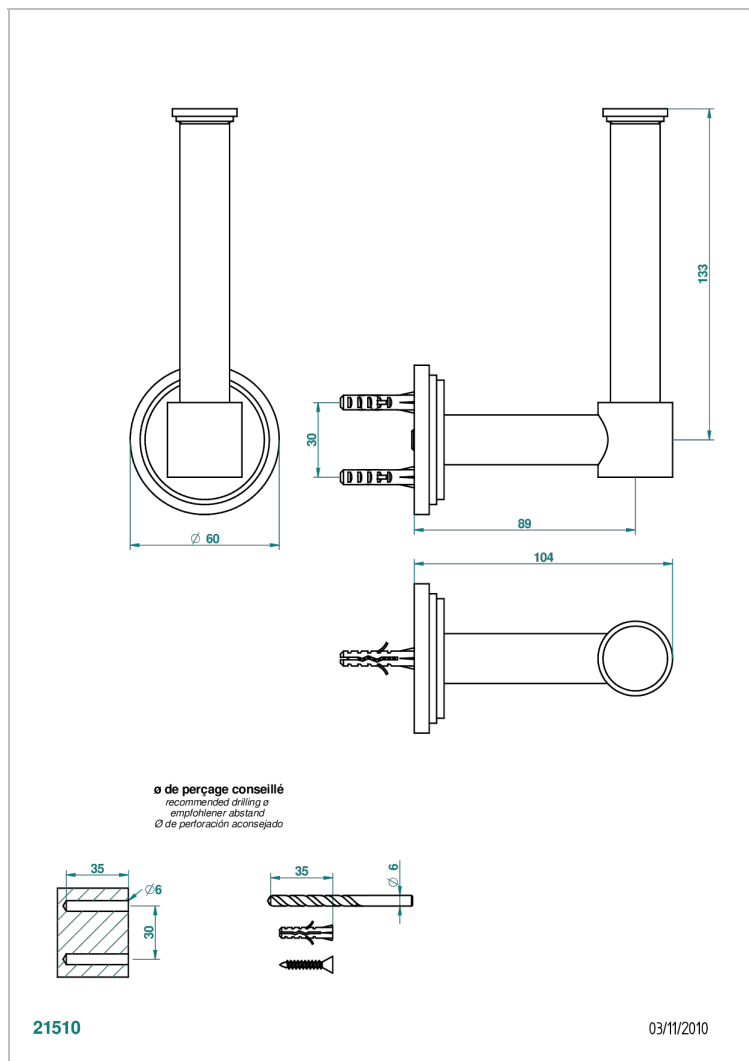

FAUBOURG BLACK PORCELAIN WITH LEVER HANDLES

G2M-542

Reserve toilet paper holder

CHARACTERISTIC

- Faubourg Black Porcelain with lever handles
- Reserve toilet paper holder

AVAILABLE FINITIONS

Black ceram - D30
Blush PVD - H62
Brass color PVD - H49
Brown bronze color PVD - F33
Chrome polished - A02
Chrome polished / gold polished - G02