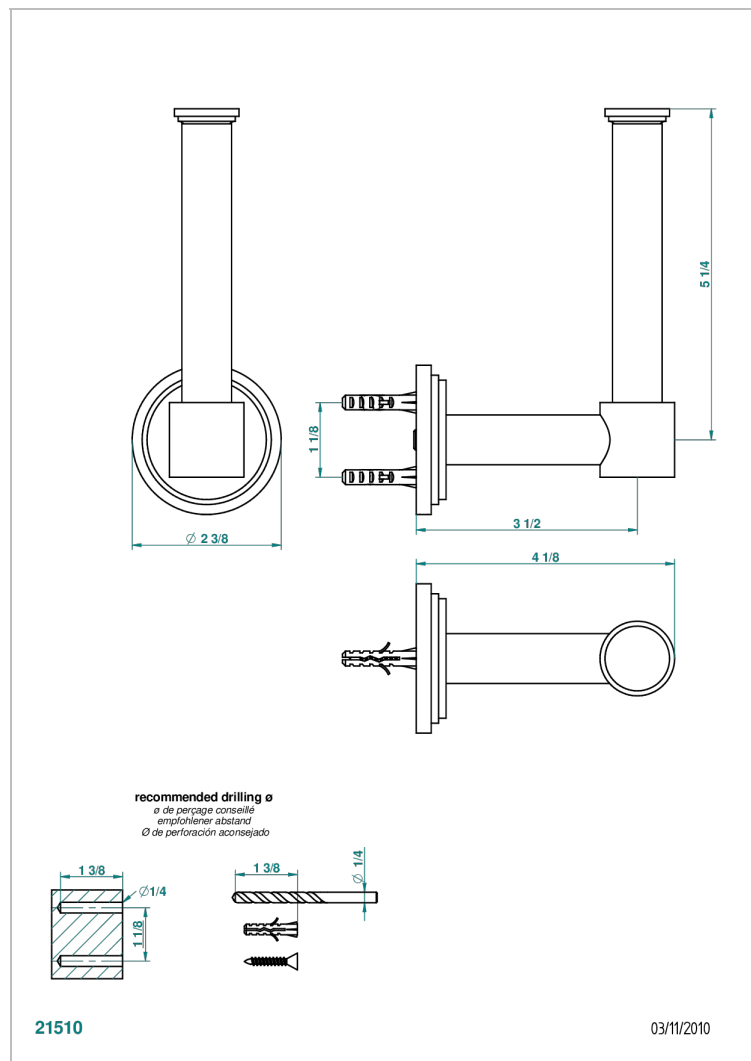

FAUBOURG BLACK PORCELAIN WITH LEVER HANDLES

G2M-542

Reserve toilet paper holder

CHARACTERISTIC

- Faubourg Black Porcelain with lever handles
- Reserve toilet paper holder

AVAILABLE FINITIONS

Black ceram - D30
 Blush PVD - H62
 Brass color PVD - H49
 Brown bronze color PVD - F33
 Chrome polished - A02
 Chrome polished / gold polished - G02