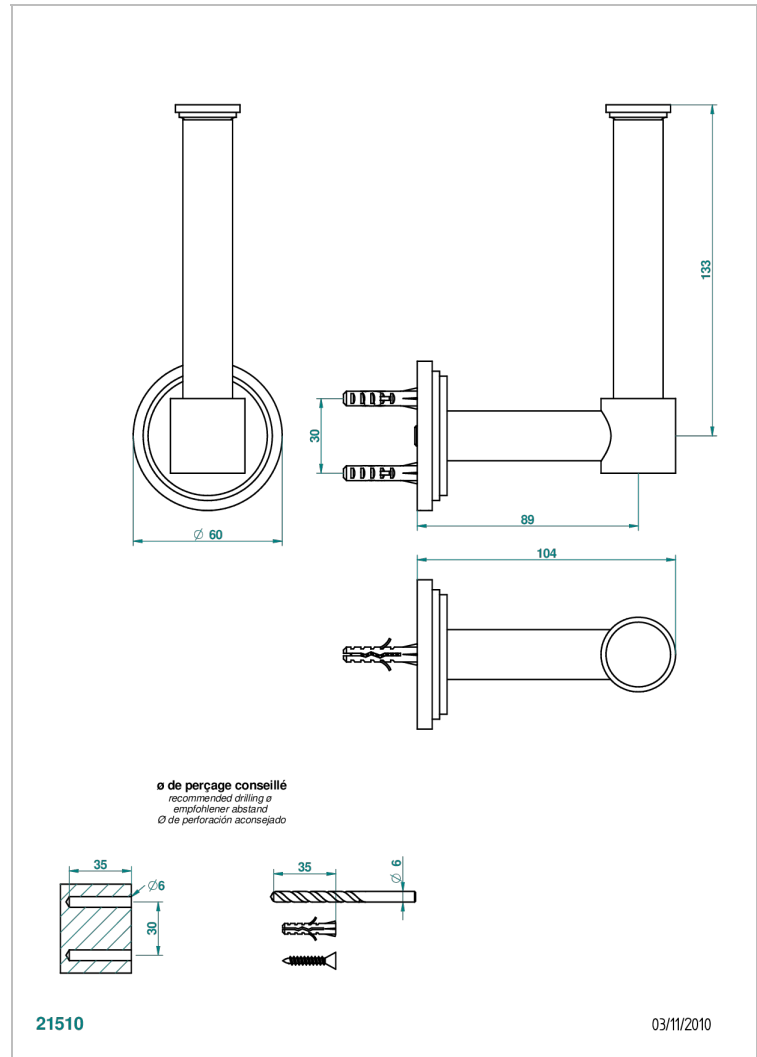

FAUBOURG BLACK PORCELAIN

G2L-542

Reserve toilet paper holder

THG[®]
PARIS

CHARACTERISTIC

- Faubourg Black Porcelain
- Reserve toilet paper holder

AVAILABLE FINITIONS

Black ceram - D30
Blush PVD - H62
Brass color PVD - H49
Brown bronze color PVD - F33
Chrome polished - A02
Chrome polished / gold polished - G02

Matt nickel color PVD - H56
Natural smoked Brass - A13
Nickel antique / Sovereign - H28
Nickel color PVD - H55
Nickel polished - B01
Soft gold - F30

Soft matt gold - F31
Umber PVD - H66