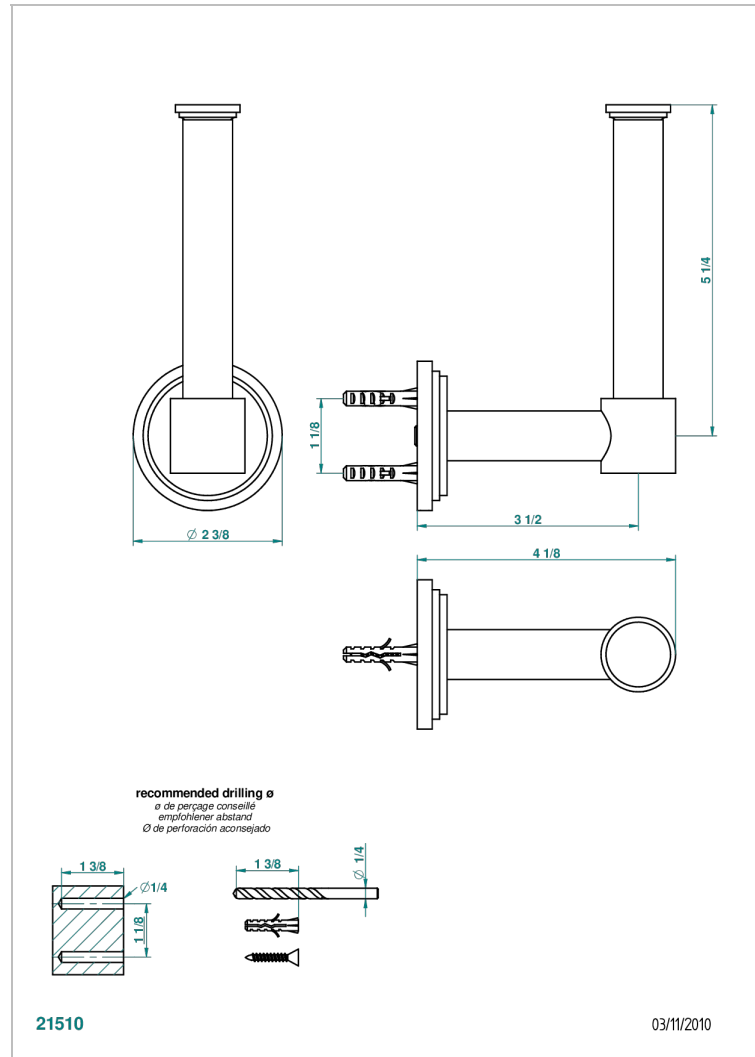

FAUBOURG BLACK PORCELAIN

G2L-542

Reserve toilet paper holder

THG[®]
PARIS

CHARACTERISTIC

- Faubourg Black Porcelain
- Reserve toilet paper holder

AVAILABLE FINITIONS

Black ceram - D30
Blush PVD - H62
Brass color PVD - H49
Brown bronze color PVD - F33
Chrome polished - A02
Chrome polished / gold polished - G02