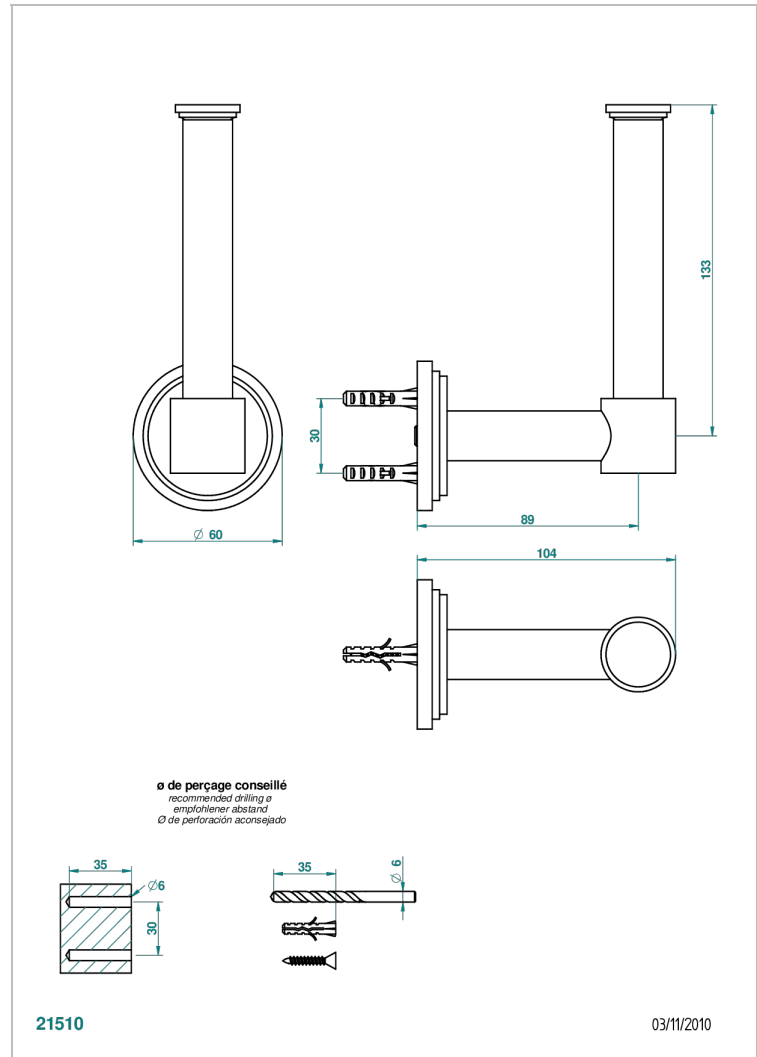

FAUBOURG WHITE PORCELAIN

G2K-542

Reserve toilet paper holder

THG[®]
PARIS

CHARACTERISTIC

- Faubourg White Porcelain
- Reserve toilet paper holder

AVAILABLE FINITIONS

Black ceram - D30
Blush PVD - H62
Brass color PVD - H49
Brown bronze color PVD - F33
Chrome polished - A02
Chrome polished / gold polished - G02

Matt nickel color PVD - H56
Natural smoked Brass - A13
Nickel antique / Sovereign - H28
Nickel color PVD - H55
Nickel polished - B01
Soft gold - F30

Soft matt gold - F31
Umber PVD - H66