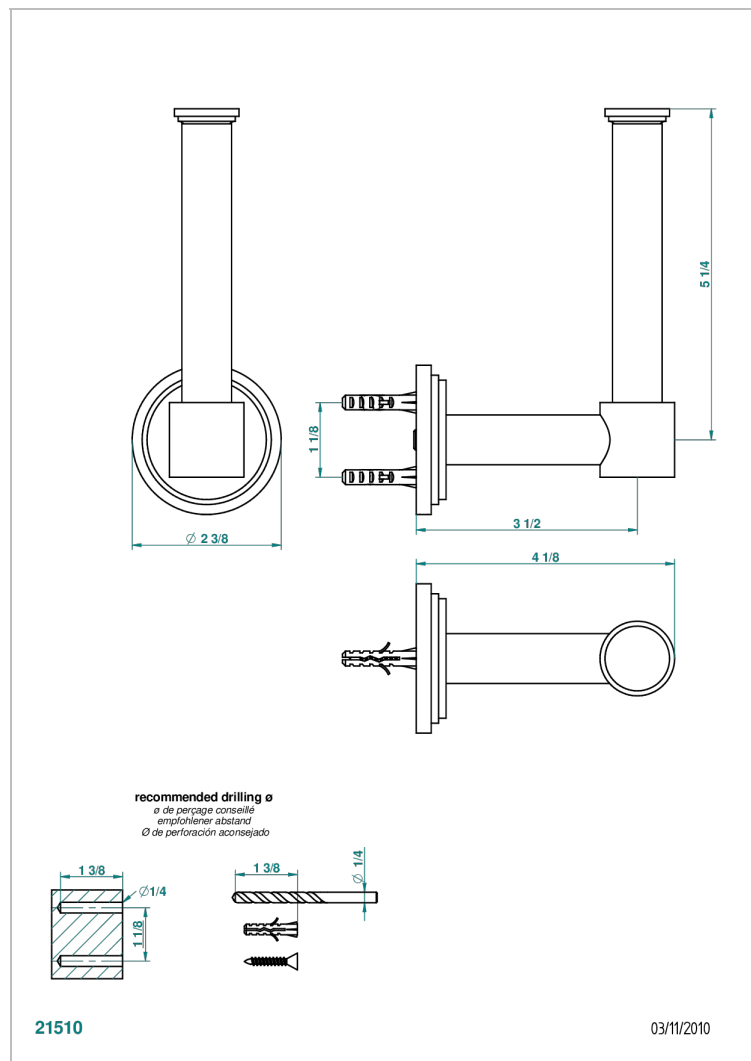

# FAUBOURG WHITE PORCELAIN

G2K-542

Reserve toilet paper holder

## CHARACTERISTIC

- Faubourg White Porcelain
- Reserve toilet paper holder