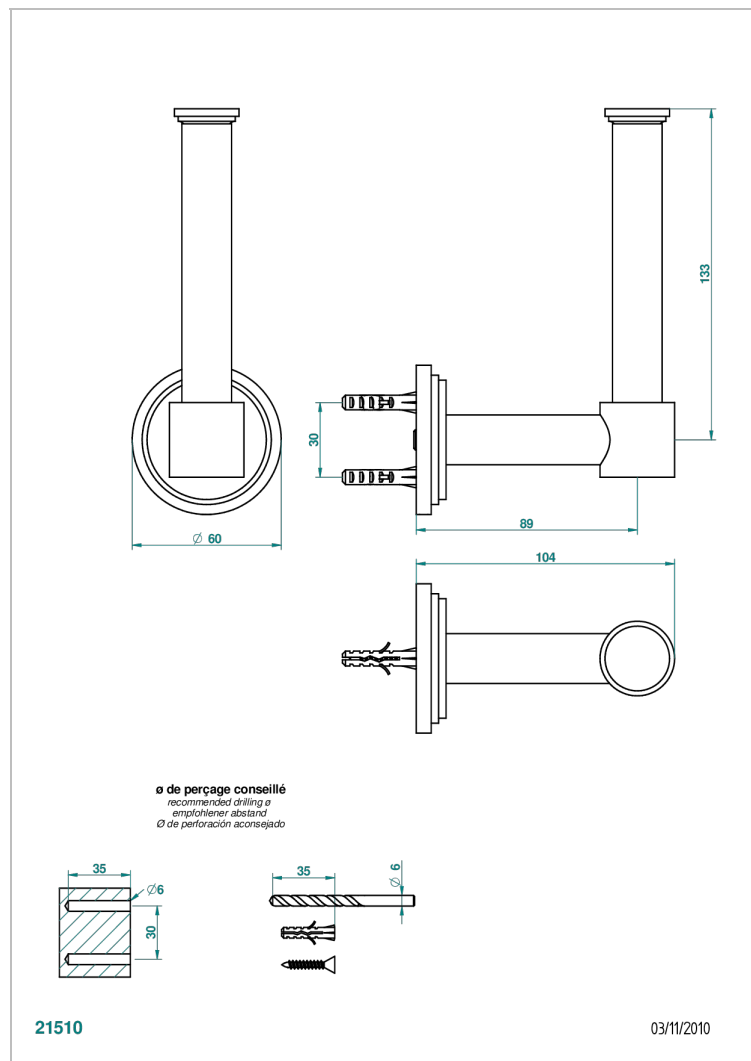

# FAUBOURG WHITE PORCELAIN WITH LEVER HANDLES

G2J-542

Reserve toilet paper holder

## CHARACTERISTIC

- Faubourg White Porcelain with lever handles
- Reserve toilet paper holder