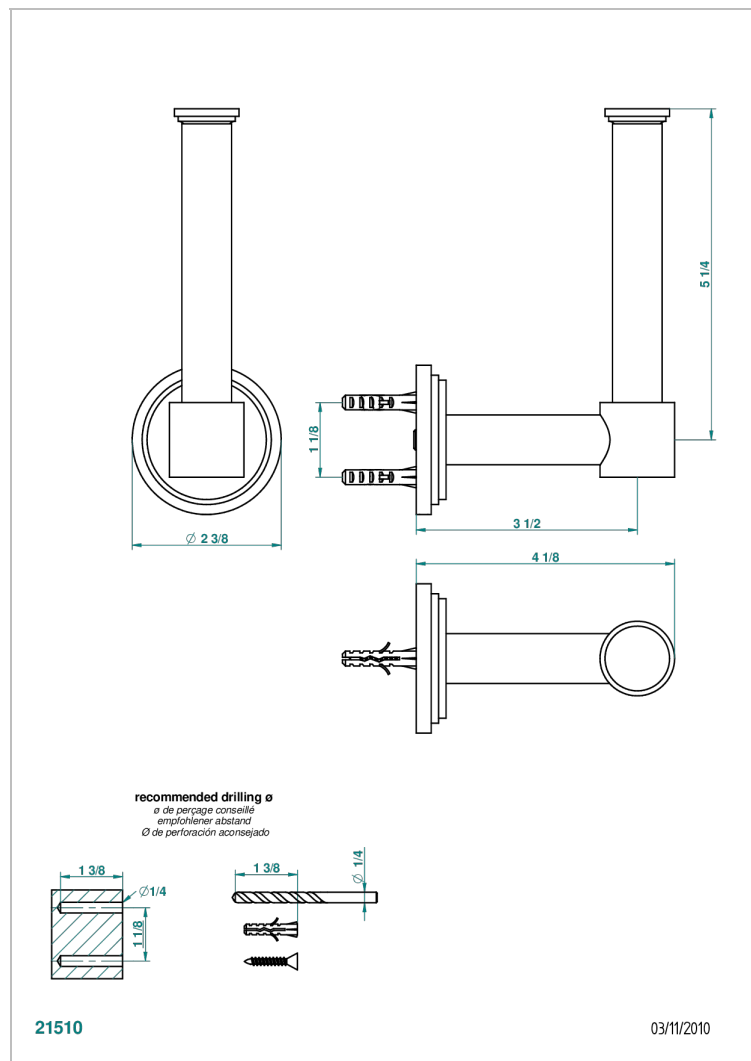

FAUBOURG WHITE PORCELAIN WITH LEVER HANDLES

G2J-542

Reserve toilet paper holder

CHARACTERISTIC

- Faubourg White Porcelain with lever handles
- Reserve toilet paper holder

AVAILABLE FINITIONS

Black ceram - D30
Blush PVD - H62
Brass color PVD - H49
Brown bronze color PVD - F33
Chrome polished - A02
Chrome polished / gold polished - G02