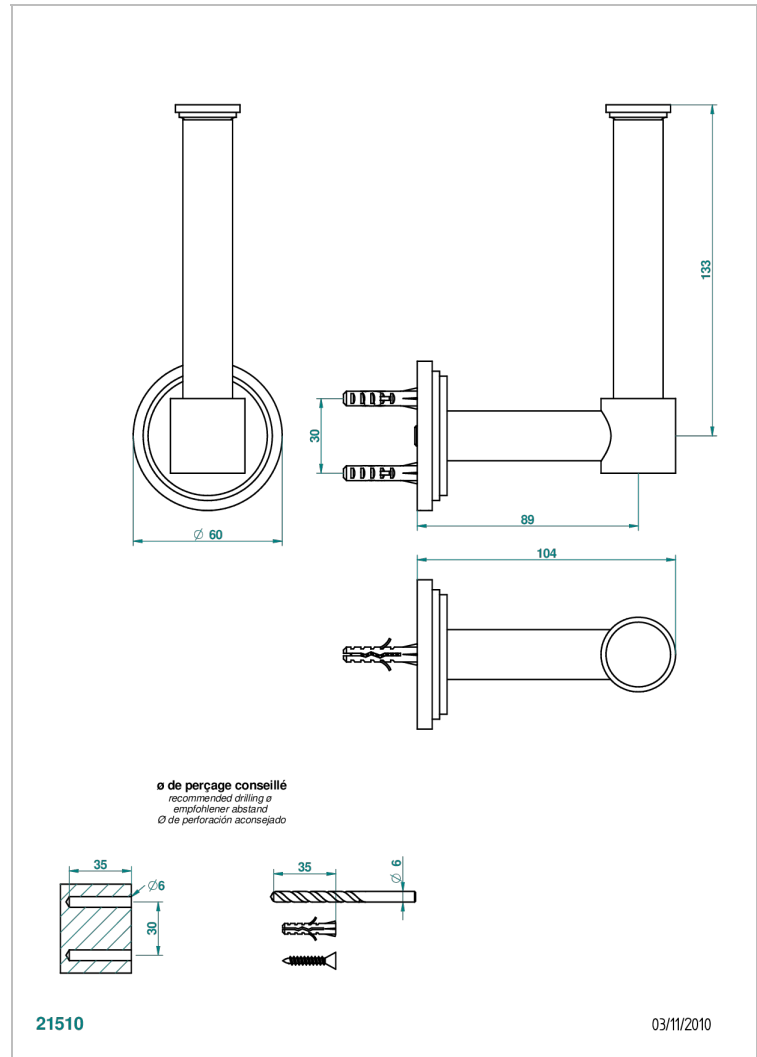

LE 9 NERO MARQUINA

G2I-542

Reserve toilet paper holder

THG[®]
PARIS

CHARACTERISTIC

- Le 9 Nero Marquina
- Reserve toilet paper holder

AVAILABLE FINITIONS

Black ceram - D30
Blush PVD - H62
Brass color PVD - H49
Brown bronze color PVD - F33
Chrome polished - A02
Chrome polished / gold polished - G02

Matt nickel color PVD - H56
Natural smoked Brass - A13
Nickel antique / Sovereign - H28
Nickel color PVD - H55
Nickel polished - B01
Soft gold - F30

Soft matt gold - F31
Umber PVD - H66