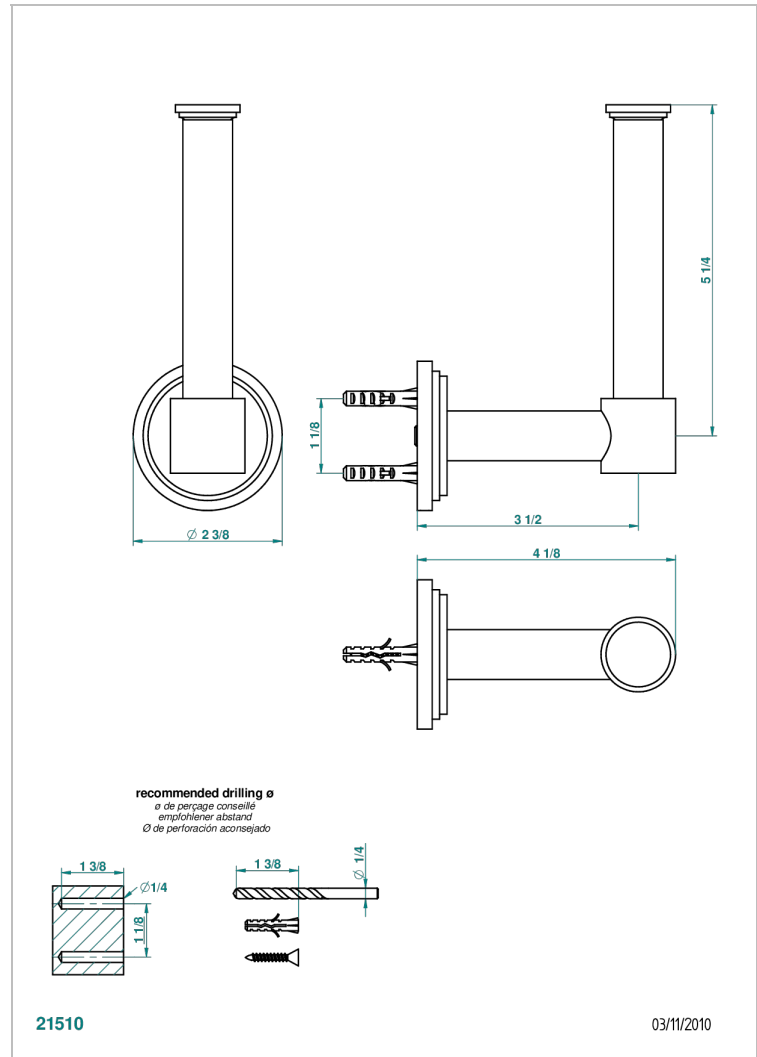

LE 9 NERO MARQUINA

G2I-542

Reserve toilet paper holder

THG[®]
PARIS

CHARACTERISTIC

- Le 9 Nero Marquina
- Reserve toilet paper holder

AVAILABLE FINITIONS

Black ceram - D30
Blush PVD - H62
Brass color PVD - H49
Brown bronze color PVD - F33
Chrome polished - A02
Chrome polished / gold polished - G02

Matt nickel color PVD - H56
Natural smoked Brass - A13
Nickel antique / Sovereign - H28
Nickel color PVD - H55
Nickel polished - B01
Soft gold - F30

Soft matt gold - F31
Umber PVD - H66