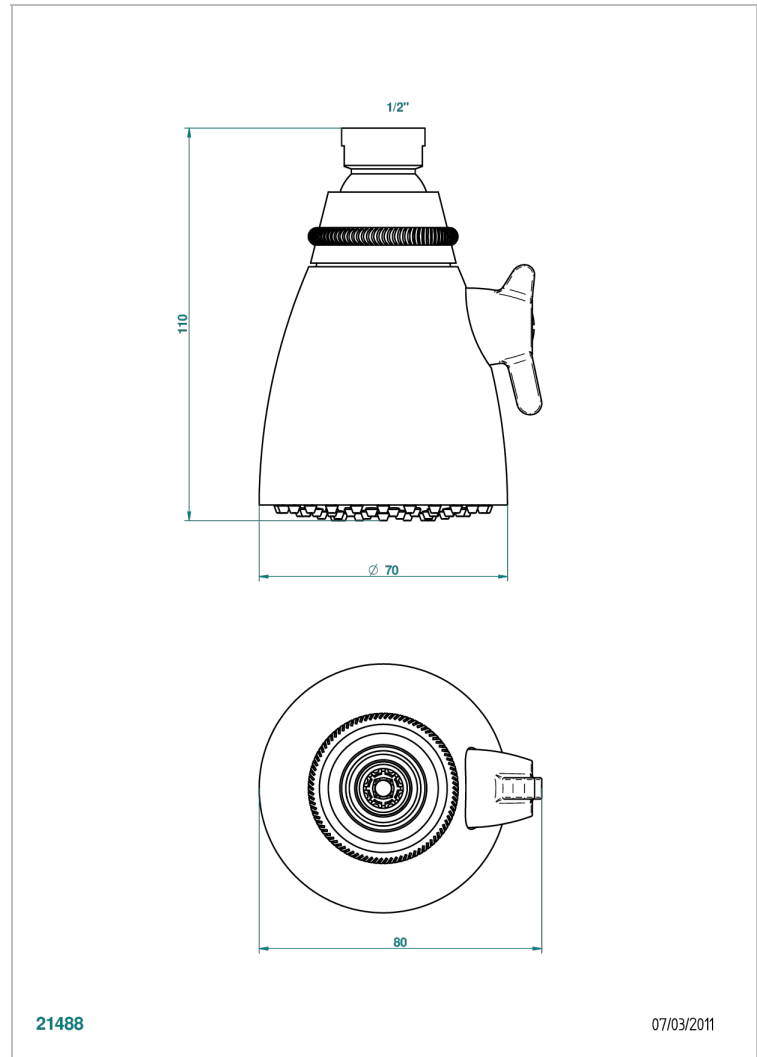

# GENERAL PRODUCTS

G00-288L/US

Shower head, adjustable, 2" 3/4 diameter with Easyclean system

THG<sup>®</sup>  
PARIS

## CHARACTERISTIC

- Brass
- Adjustable jet Power
- Showerhead equipped with a flow limiter
- Mounted on a ball joint
- Showerhead with silicone nozzles to facilitate the removal of limescale
- Installation of a water softener is strongly recommended