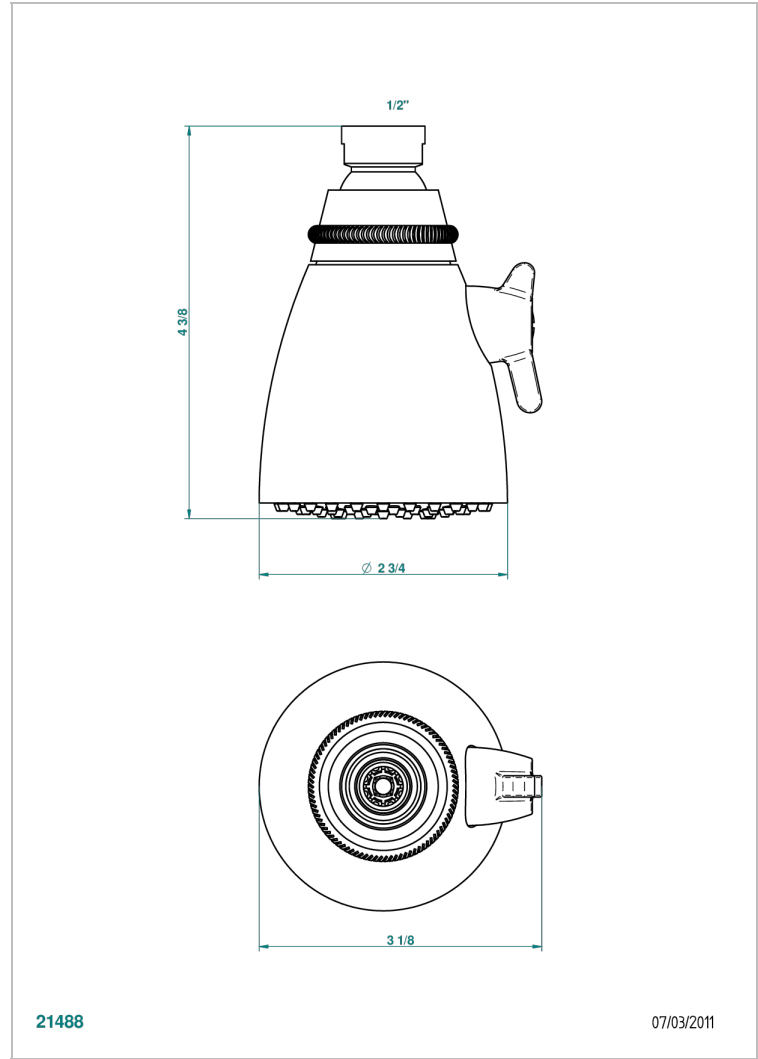

# GENERAL PRODUCTS

G00-288L/US

Shower head, adjustable, 2" 3/4 diameter with Easyclean system

THG<sup>®</sup>  
PARIS

21488

07/03/2011

## CHARACTERISTIC

- Brass
- Adjustable jet Power
- Showerhead equipped with a flow limiter
- Mounted on a ball joint
- Showerhead with silicone nozzles to facilitate the removal of limescale
- Installation of a water softener is strongly recommended