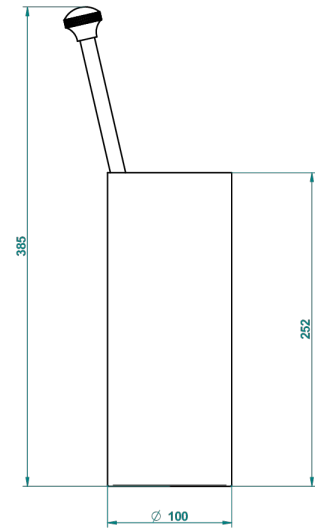

# ART DECO WITH LEVER HANDLES

A55-4700

Free standing toilet brush holder

THG<sup>®</sup>  
PARIS

21480

06/10/2015

## CHARACTERISTIC

- Art Déco with lever handles
- Free standing toilet brush holder