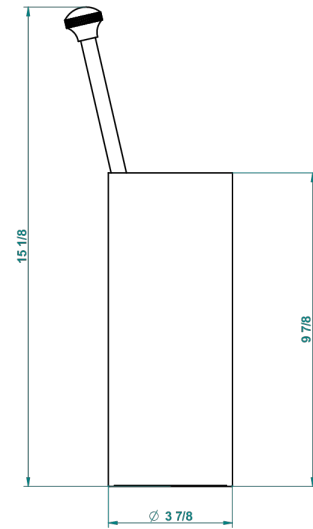

ART DECO WITH LEVER HANDLES

A55-4700

Free standing toilet brush holder

THG[®]
PARIS

21480

06/10/2015

CHARACTERISTIC

- Art Déco with lever handles
- Free standing toilet brush holder