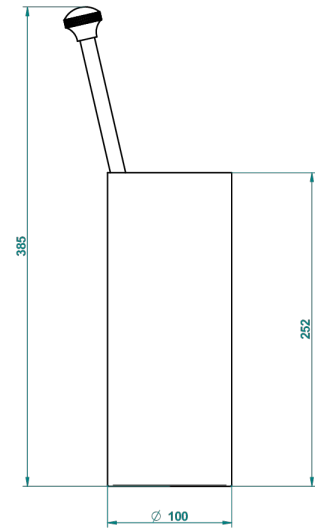

HIRONDELLES GOLD STAMPED

A4L-4700

Free standing toilet brush holder

THG[®]
PARIS

21480

06/10/2015

CHARACTERISTIC

- Hironnelles Gold stamped
- Free standing toilet brush holder