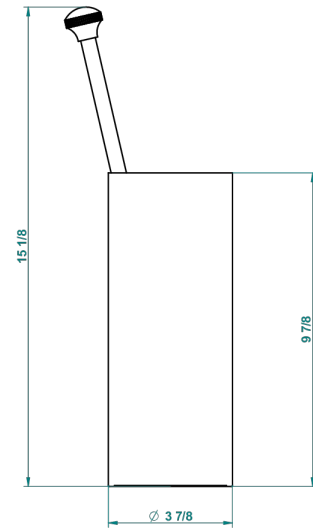

HIRONDELLES GOLD STAMPED

A4L-4700

Free standing toilet brush holder

THG[®]
PARIS

21480

06/10/2015

CHARACTERISTIC

- Hironnelles Gold stamped
- Free standing toilet brush holder