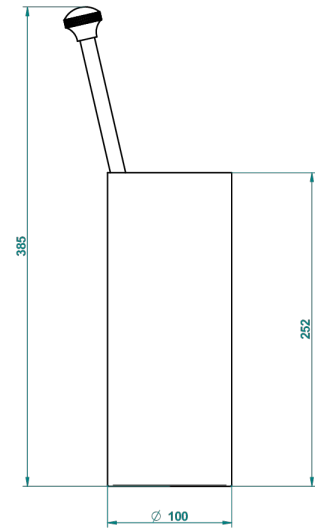

HIRONDELLES PLATINUM STAMPED

A4K-4700

Free standing toilet brush holder

THG[®]
PARIS

21480

06/10/2015

CHARACTERISTIC

- Hironnelles Platinum stamped
- Free standing toilet brush holder