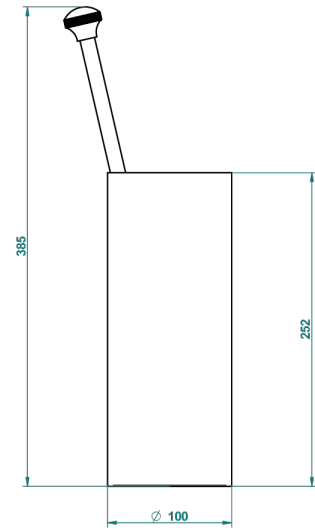

HIRONDELLES

A4J-4700

Free standing toilet brush holder

THG[®]
PARIS

21480

06/10/2015

CHARACTERISTIC

- Hirondelles
- Free standing toilet brush holder