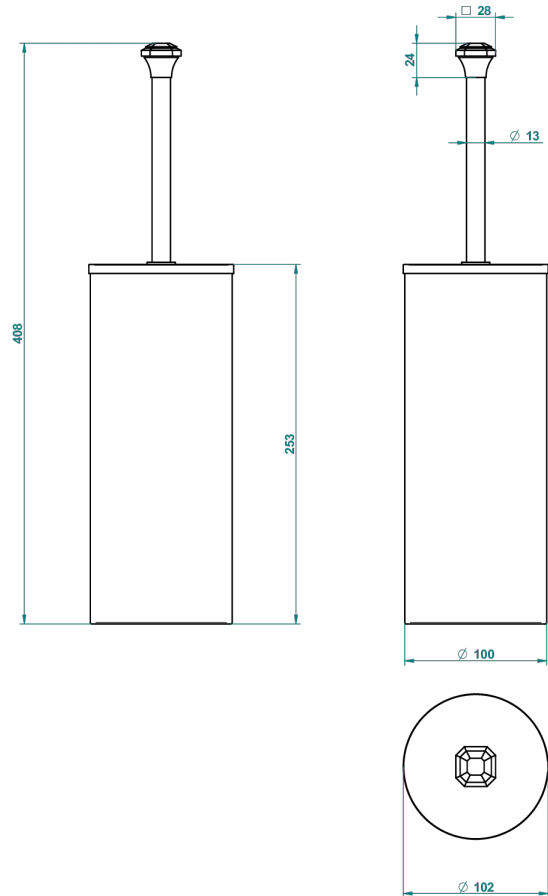

TRADITION CRYSTAL

A59-4700C

Metal toilet brush holder with brush with cover floor mounted

21479

26/11/2015

CHARACTERISTIC

- Tradition Crystal
- Metal toilet brush holder with brush with cover floor mounted

AVAILABLE FINITIONS