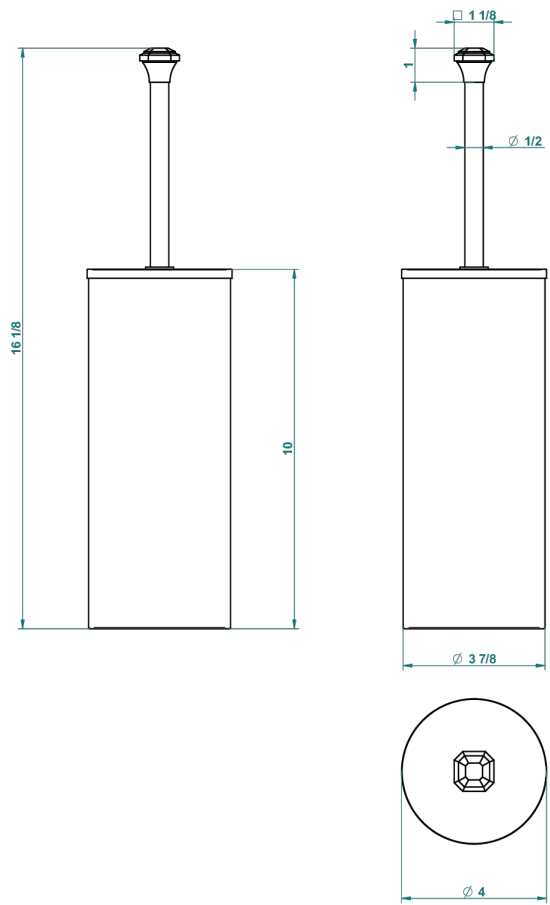

TRADITION CRYSTAL

A59-4700C

Metal toilet brush holder with brush with cover floor mounted

THG[®]
PARIS

21479

26/11/2015

CHARACTERISTIC

- Tradition Crystal
- Metal toilet brush holder with brush with cover floor mounted