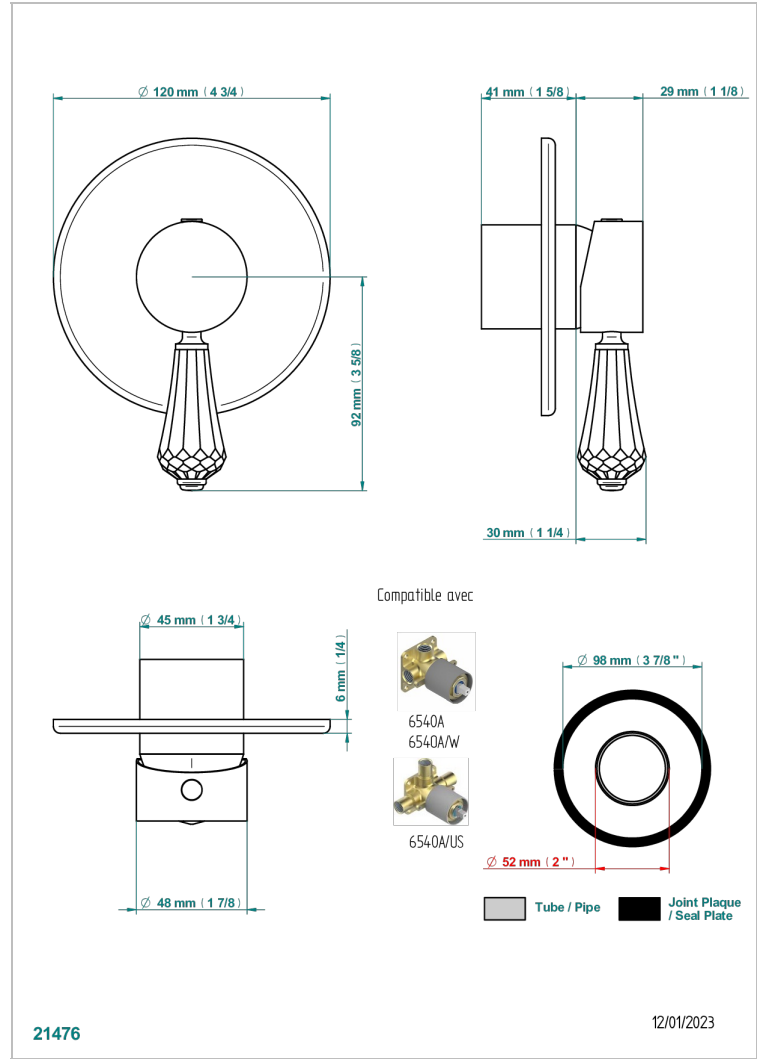

ART DECO CRYSTAL

A56-6540B

Wall shower mixer trim

CHARACTERISTIC

- Art Déco Crystal
- Wall shower mixer trim

RELATED SKU'S

- Ref. G00-6540A/US Built-in part for wall mounted flush fit shower mixer 2 inlets 1/2" -1 outlet 1/2" -US model