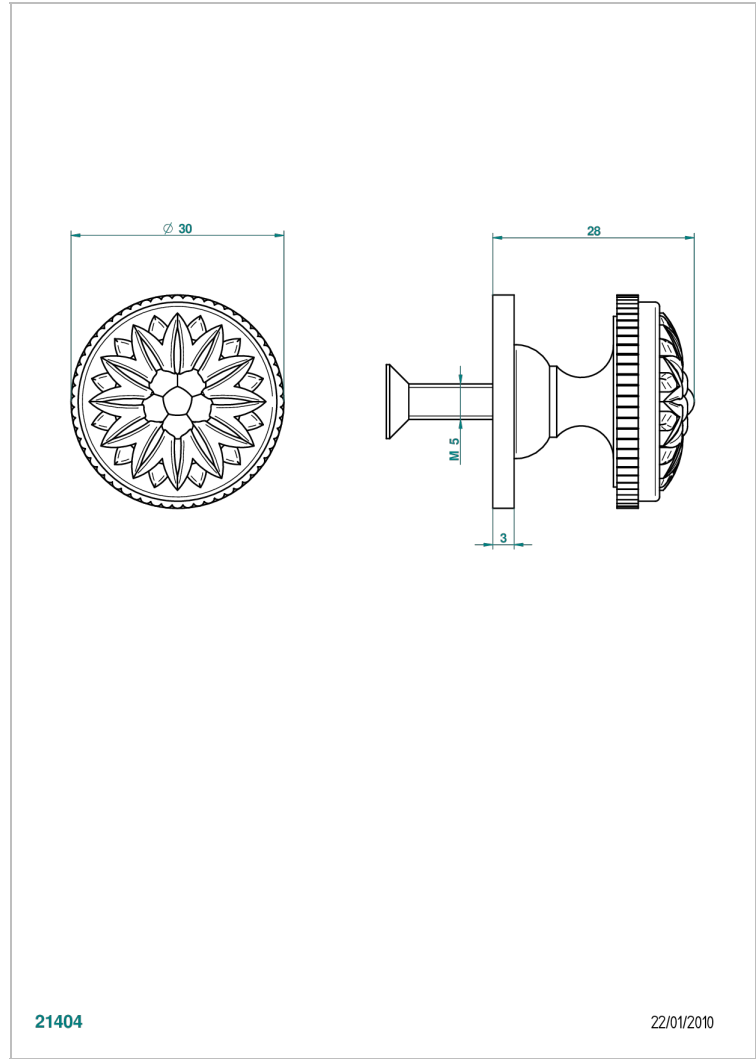

MONTE CARLO, GOLD PORCELAIN

U8B-26BP

Medium size knob

THG[®]
PARIS

CHARACTERISTIC

- Monte Carlo, gold porcelain
- Medium size knob

AVAILABLE FINITIONS

Antique nickel - H28
Black ceram - D30
Lacquered light bronze - D01
Matt chrome - C02
Matt gold - F07
Matt nickel (color finish) - C01

Polished chrome (color finish) - A02
Polished chrome / Polished gold (color finish) - G02
Polished gold (color finish) - F01
Polished nickel - B01
Soft gold - F30
Soft matt gold - F31

Varnished matt antique red copper (color finish) - H07