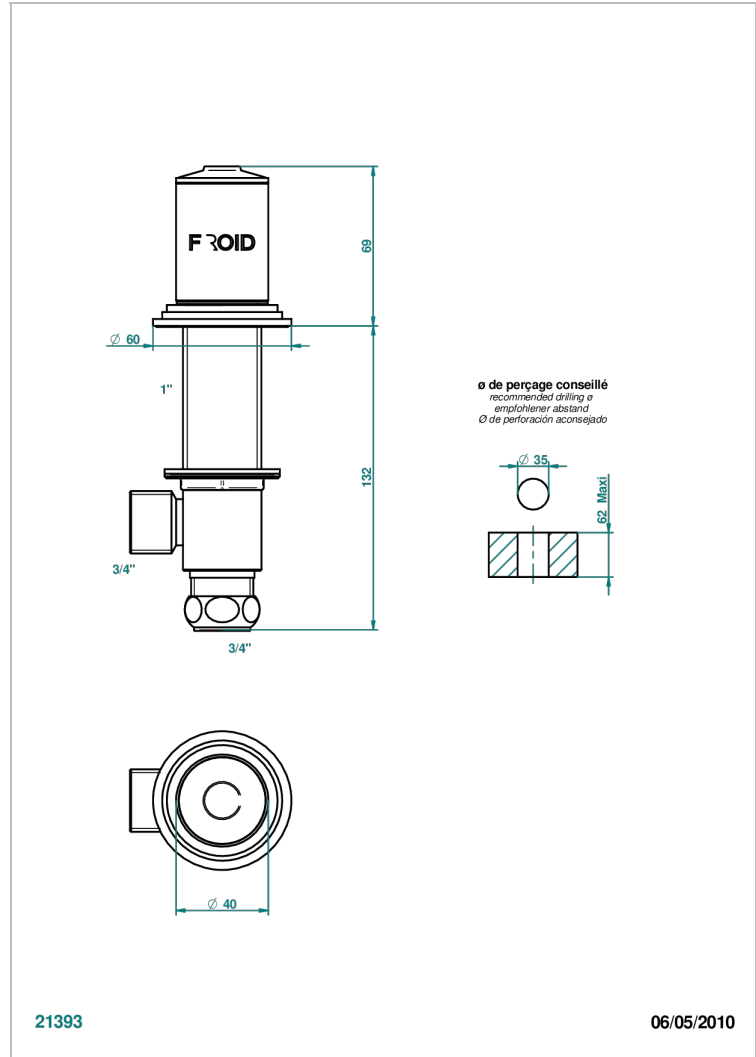

FAUBOURG METAL

G2T-36/C

Rim mounted 3/4" valve, cold

CHARACTERISTIC

- Faubourg Metal
- Rim mounted 3/4" valve, cold

AVAILABLE FINITIONS

Antique nickel - H28
Black ceram - D30
Blush PVD - H62
Brass color PVD - H49
Brown bronze color PVD - F33
Gold color PVD - H52

Nickel color PVD - H55
Polished chrome (color finish) - A02
Polished chrome / Polished gold (color finish) - G02
Polished gold (color finish) - F01
Polished nickel - B01
Soft gold - F30

Soft matt gold - F31
Umber PVD - H66