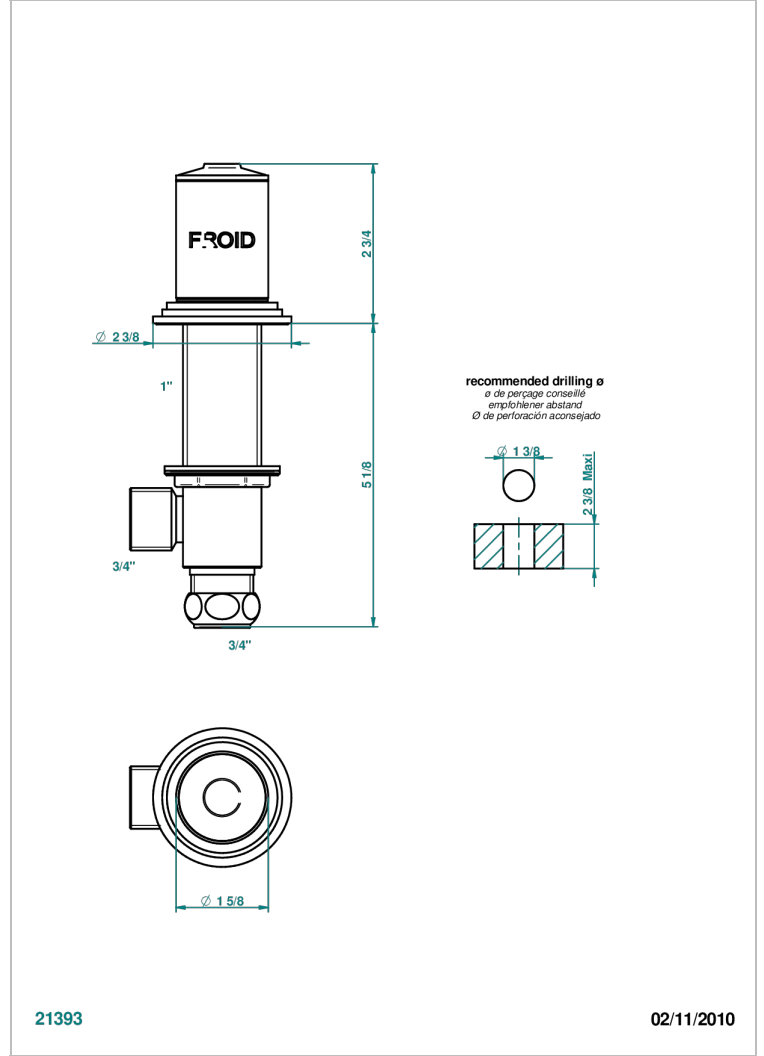

FAUBOURG METAL

G2T-36/C

Rim mounted 3/4" valve, cold

CHARACTERISTIC

- Faubourg Metal
- Rim mounted 3/4" valve, cold

AVAILABLE FINITIONS

Antique nickel - H28
Black ceram - D30
Blush PVD - H62
Brass color PVD - H49
Brown bronze color PVD - F33
Gold color PVD - H52