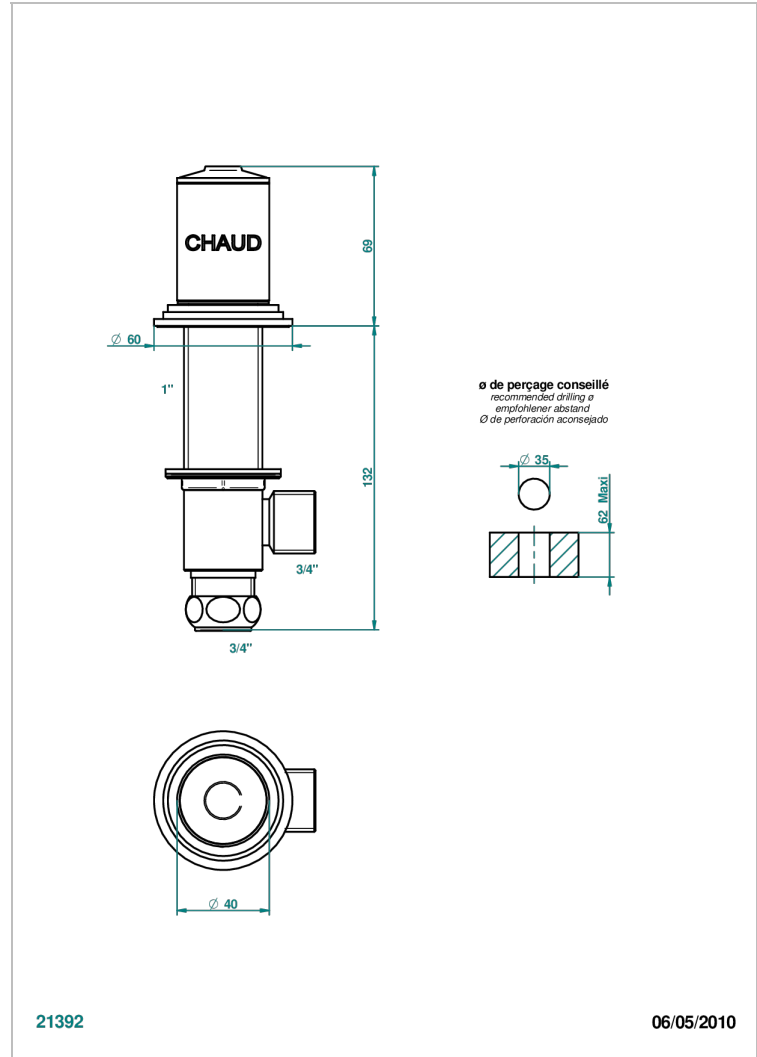

FAUBOURG METAL

G2T-36/H

Rim mounted 3/4" valve, hot

CHARACTERISTIC

- Faubourg Metal
- Rim mounted 3/4" valve, hot

AVAILABLE FINITIONS

Antique nickel - H28
Black ceram - D30
Blush PVD - H62
Brass color PVD - H49
Brown bronze color PVD - F33
Gold color PVD - H52

Nickel color PVD - H55
Polished chrome (color finish) - A02
Polished chrome / Polished gold (color finish) - G02
Polished gold (color finish) - F01
Polished nickel - B01
Soft gold - F30

Soft matt gold - F31
Umber PVD - H66