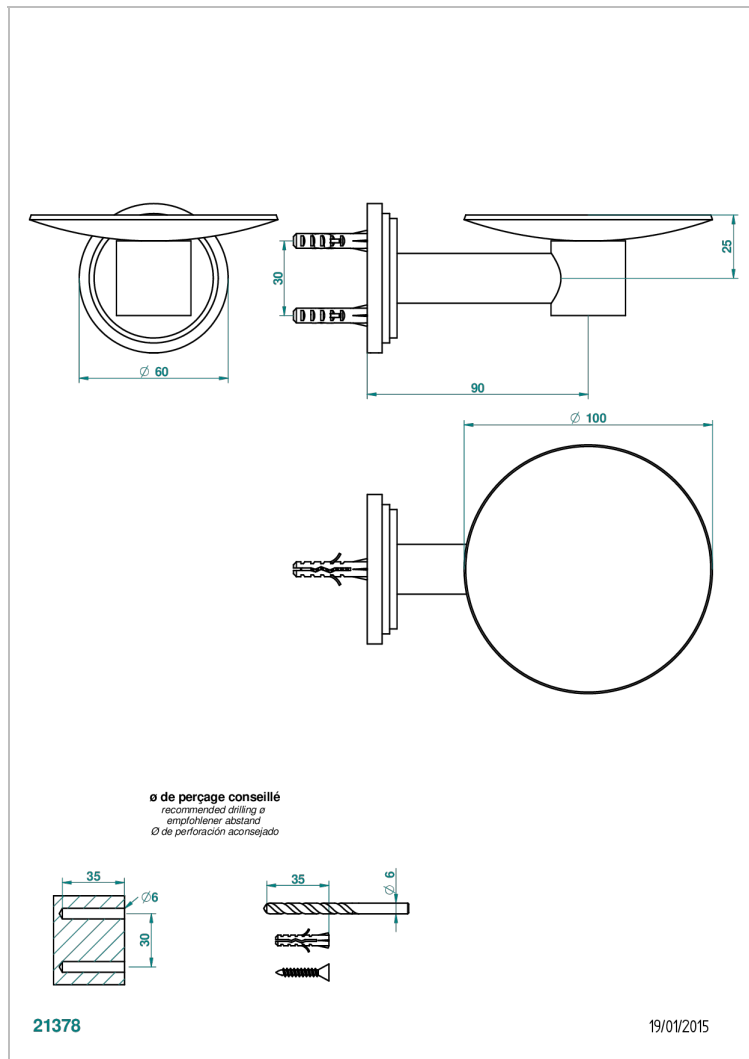

FAUBOURG METAL WITH LEVER HANDLES

G2U-546

Soap dish, wall mounted, 4" diameter

CHARACTERISTIC

- Faubourg Metal with lever handles
- Soap dish, wall mounted, 4" diameter

AVAILABLE FINITIONS

Black ceram - D30
Blush PVD - H62
Brass color PVD - H49
Brown bronze color PVD - F33
Chrome polished - A02
Chrome polished / gold polished - G02